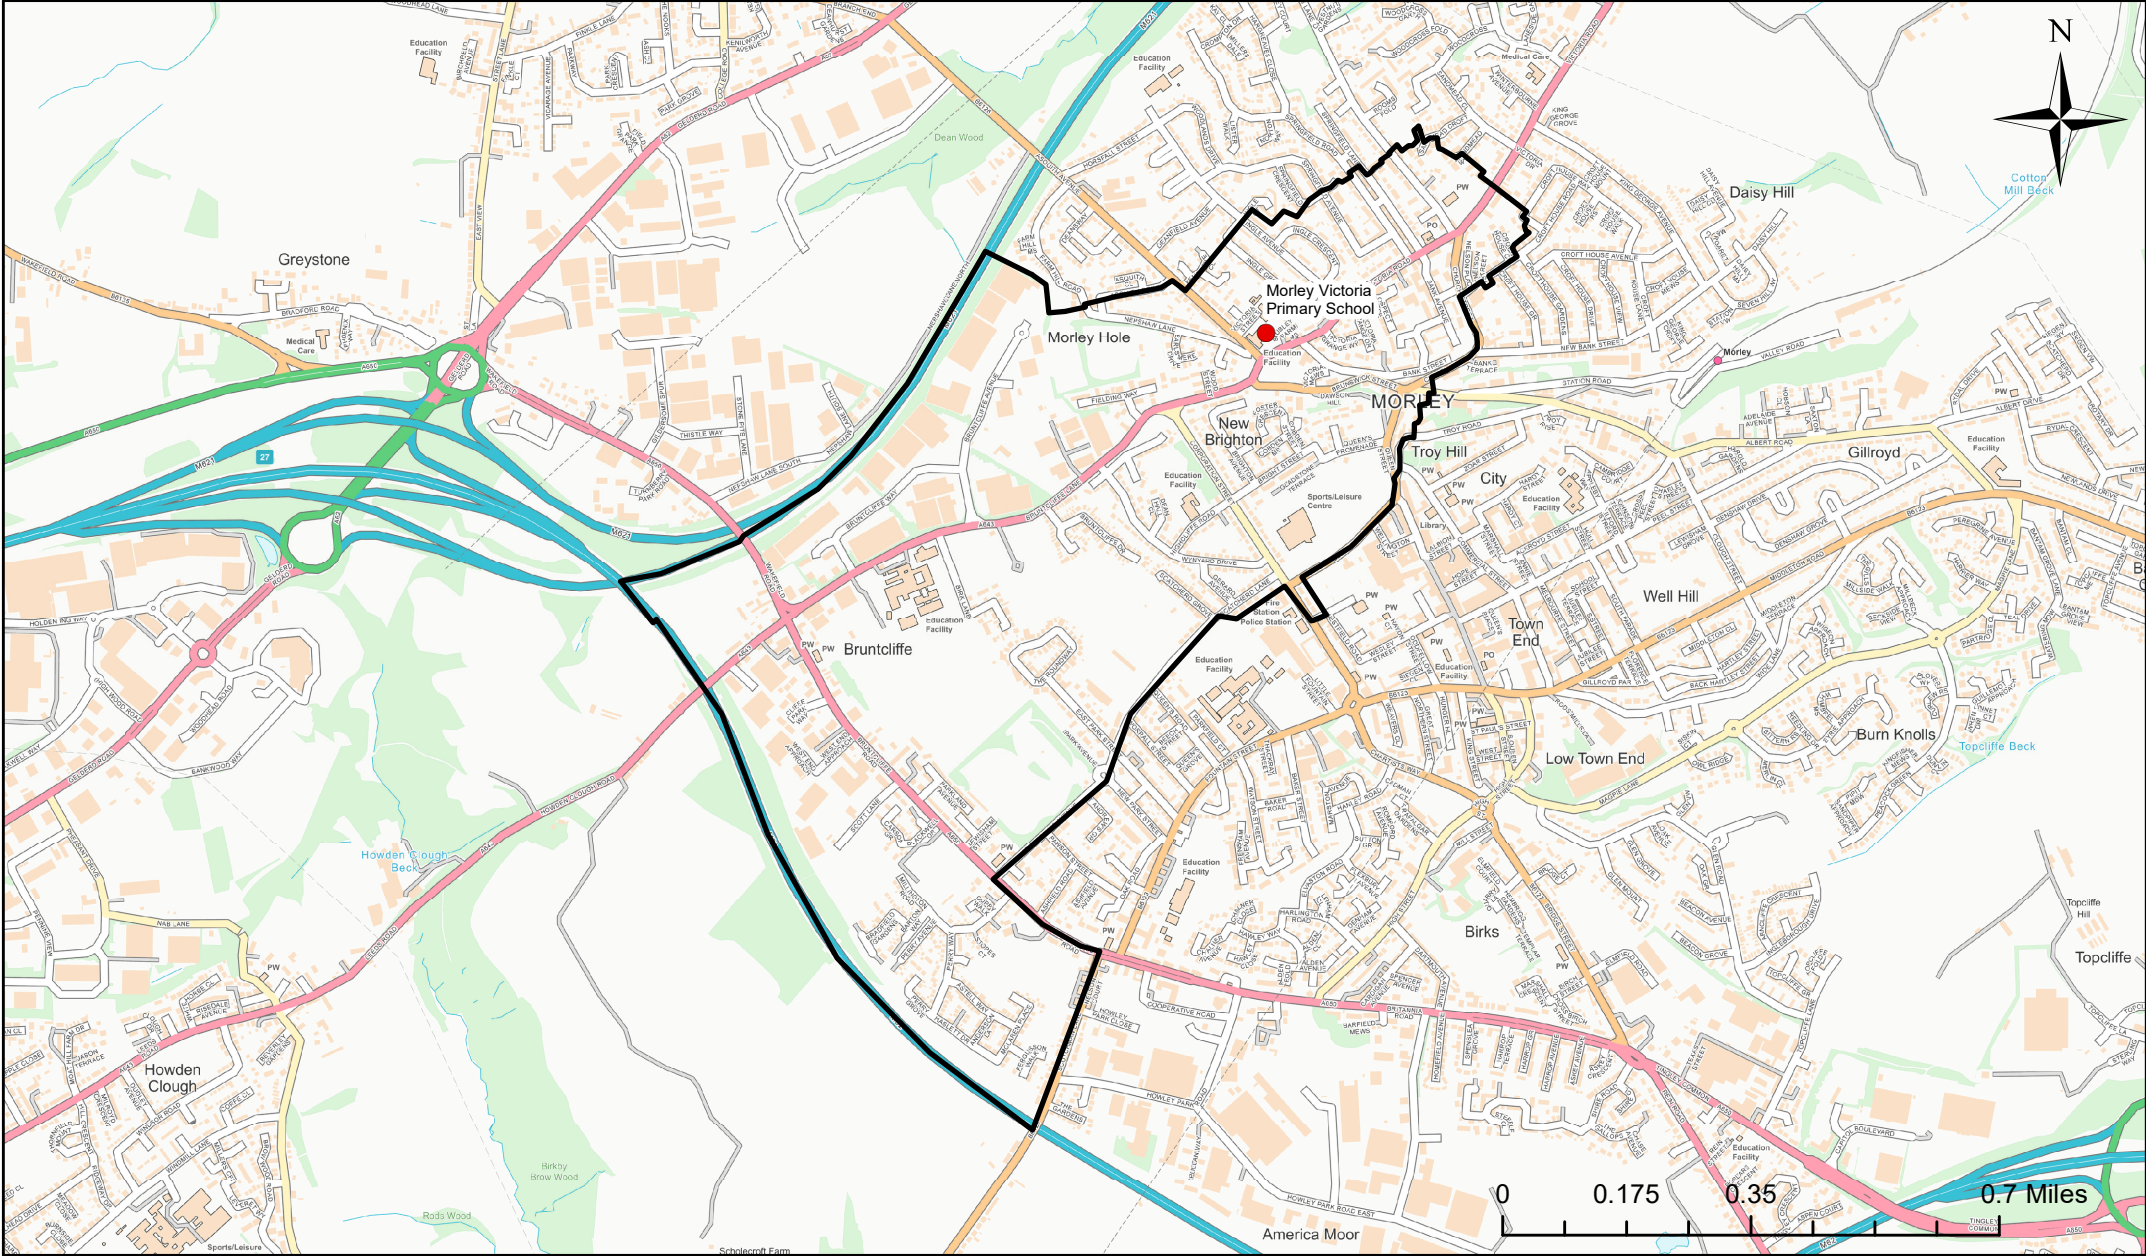

Morley Victoria Primary School Catchment Area

© Crown Copyright. Leeds City Council - 100019567 (2022)
 This map produced by the Children's Performance Service, Children's Services, Leeds City Council.

Applicants living in the catchment priority area are not guaranteed a place, but their application would meet the catchment priority of the school's admission policy.
 You can look up your individual address at www.leeds.gov.uk/apply to check if it has any priority.

Legend	
●	School
	Catchment Area