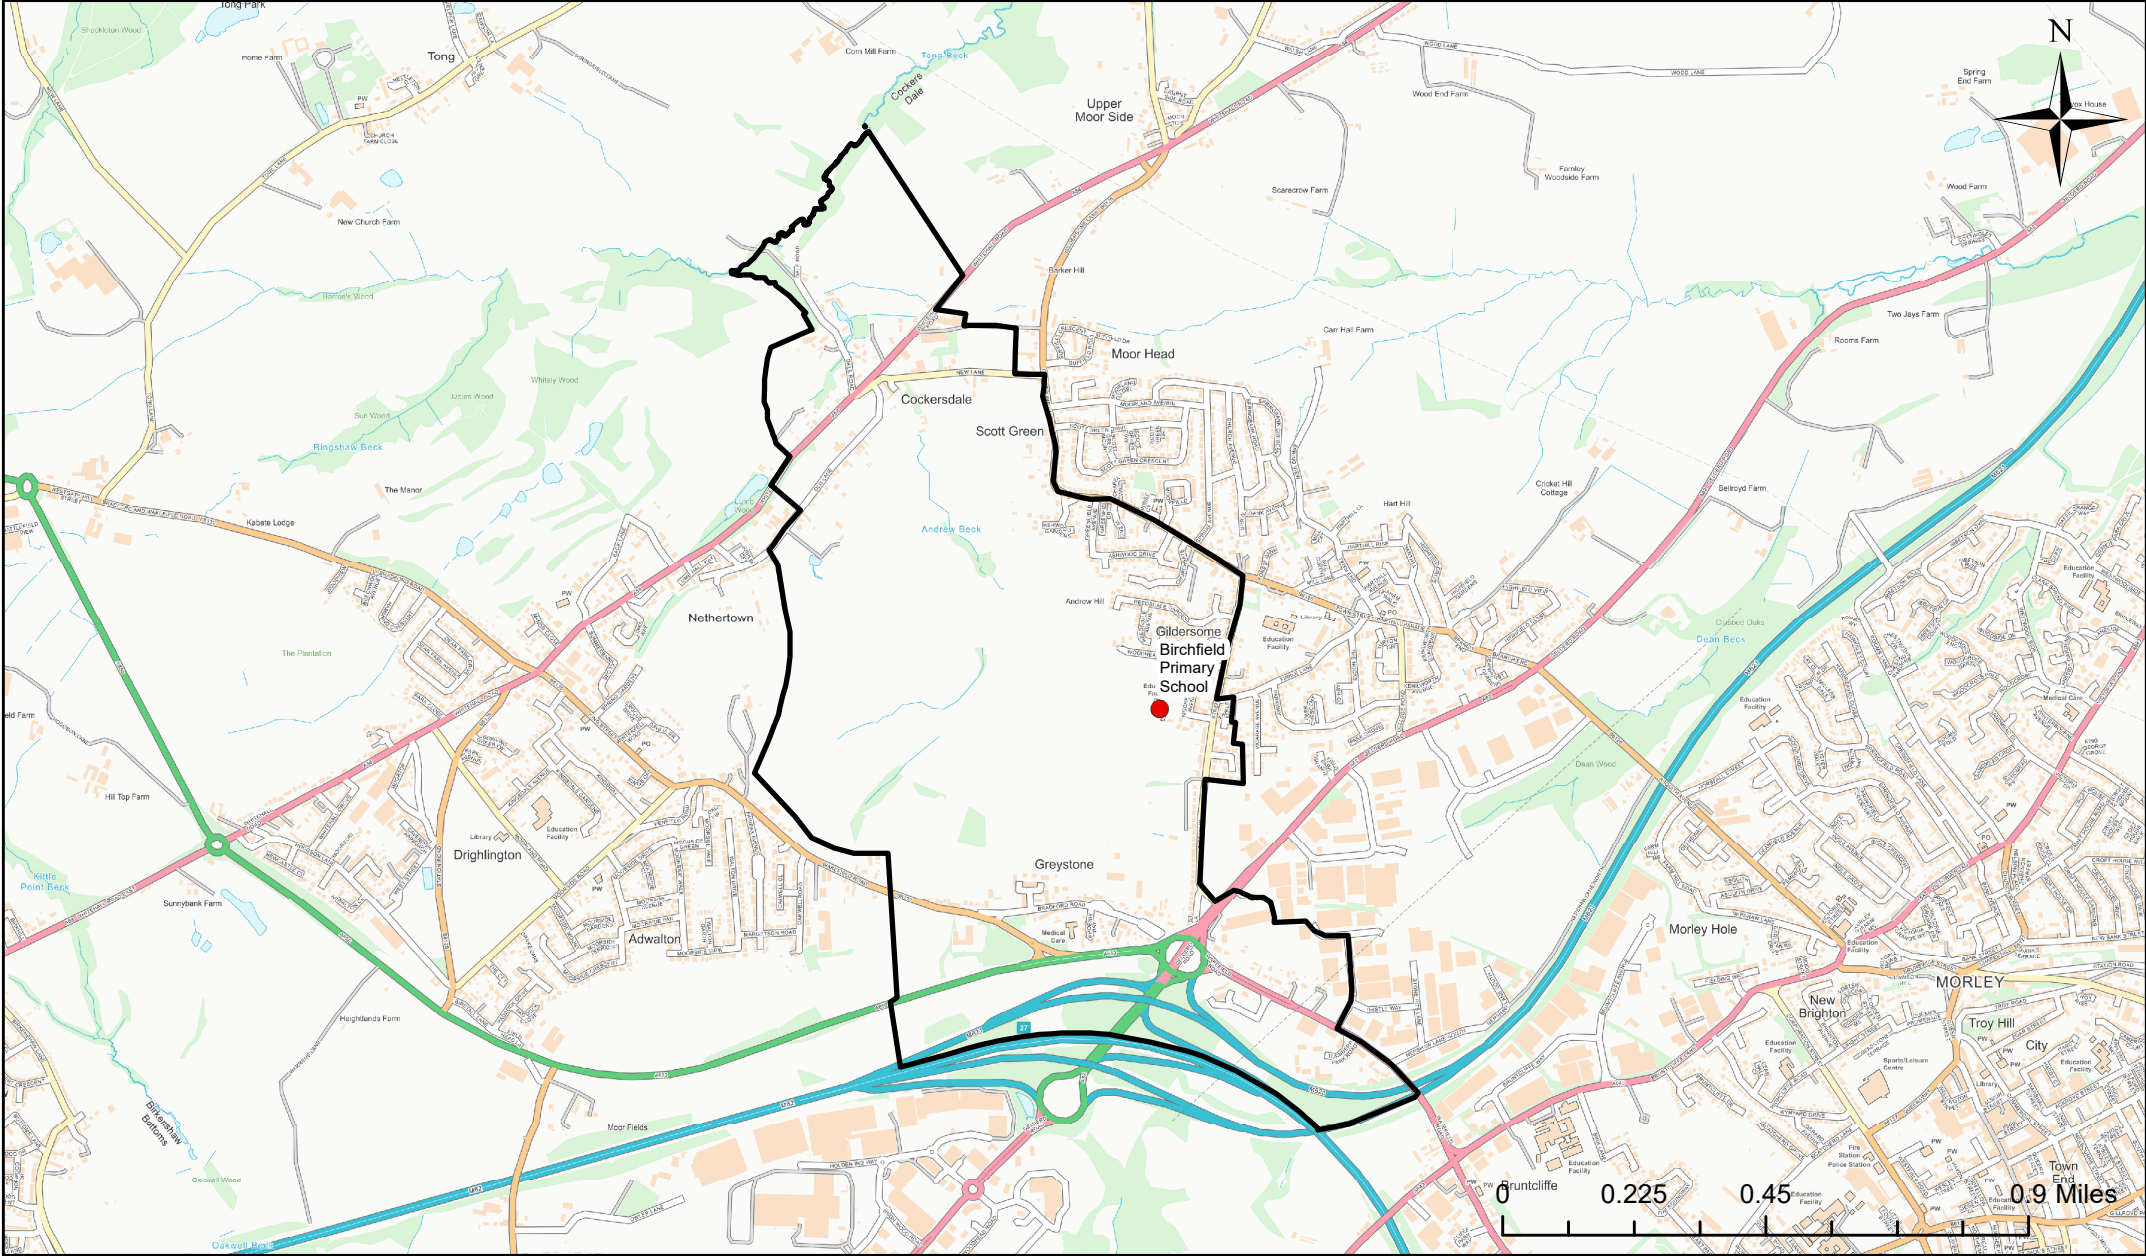

Birchfield Primary School Catchment Area

© Crown Copyright. Leeds City Council - 100019567 (2022)
 This map produced by the Children's Performance Service, Children's Services, Leeds City Council.

Applicants living in the catchment priority area are not guaranteed a place, but their application would meet the catchment priority of the school's admission policy.
 You can look up your individual address at www.leeds.gov.uk/apply to check if it has any priority.

Legend

- School
- Catchment Area