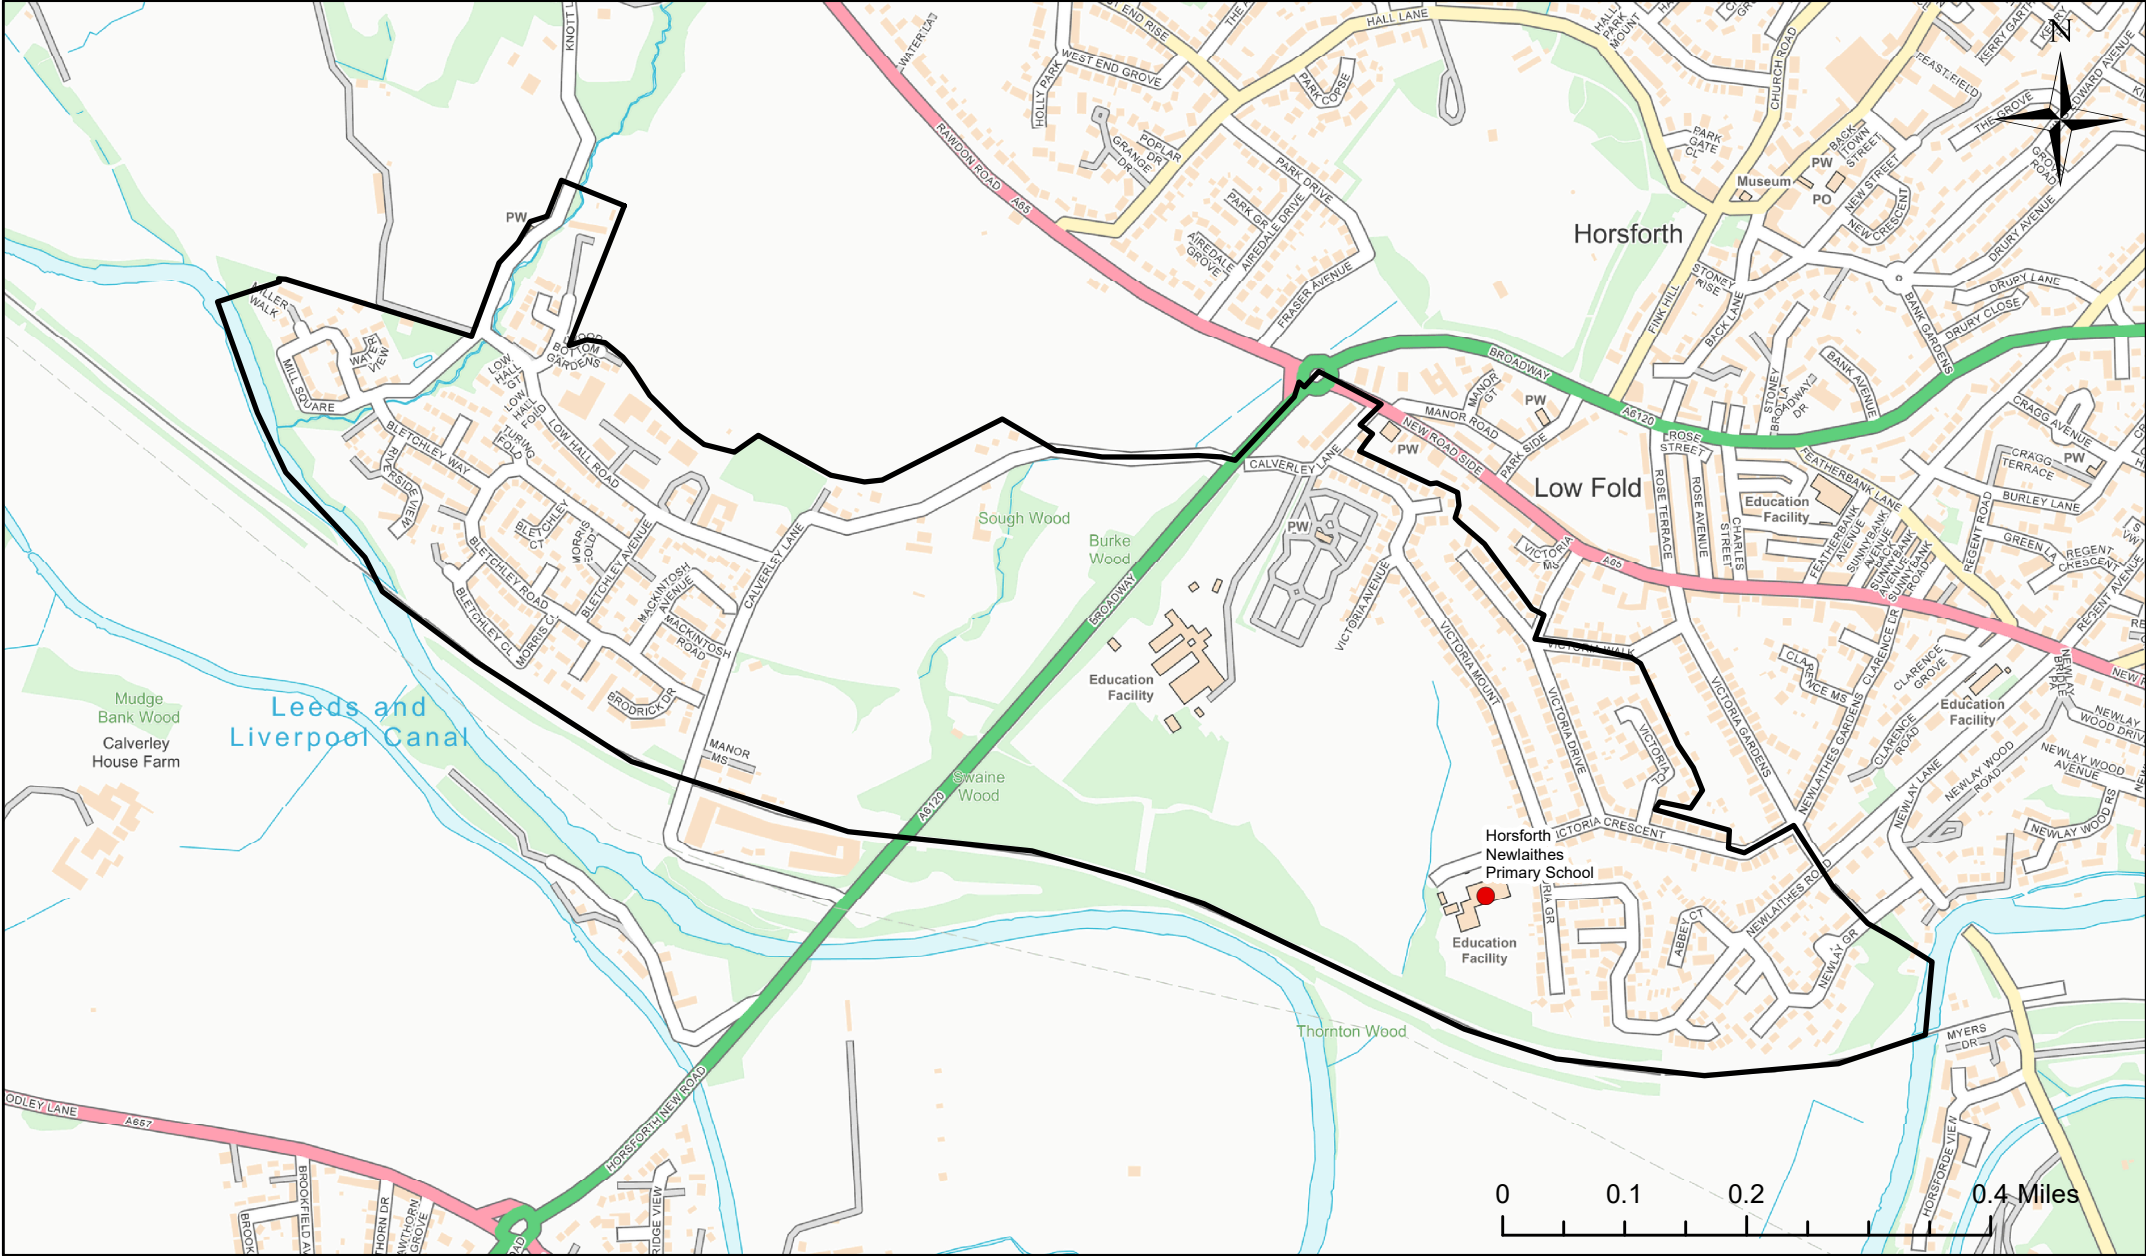

Horsforth Newlaithes Primary School Catchment Area

© Crown Copyright. Leeds City Council - 100019567 (2022)
This map produced by the Children's Performance Service, Children's Services, Leeds City Council.

Legend	
●	School
	Catchment Area