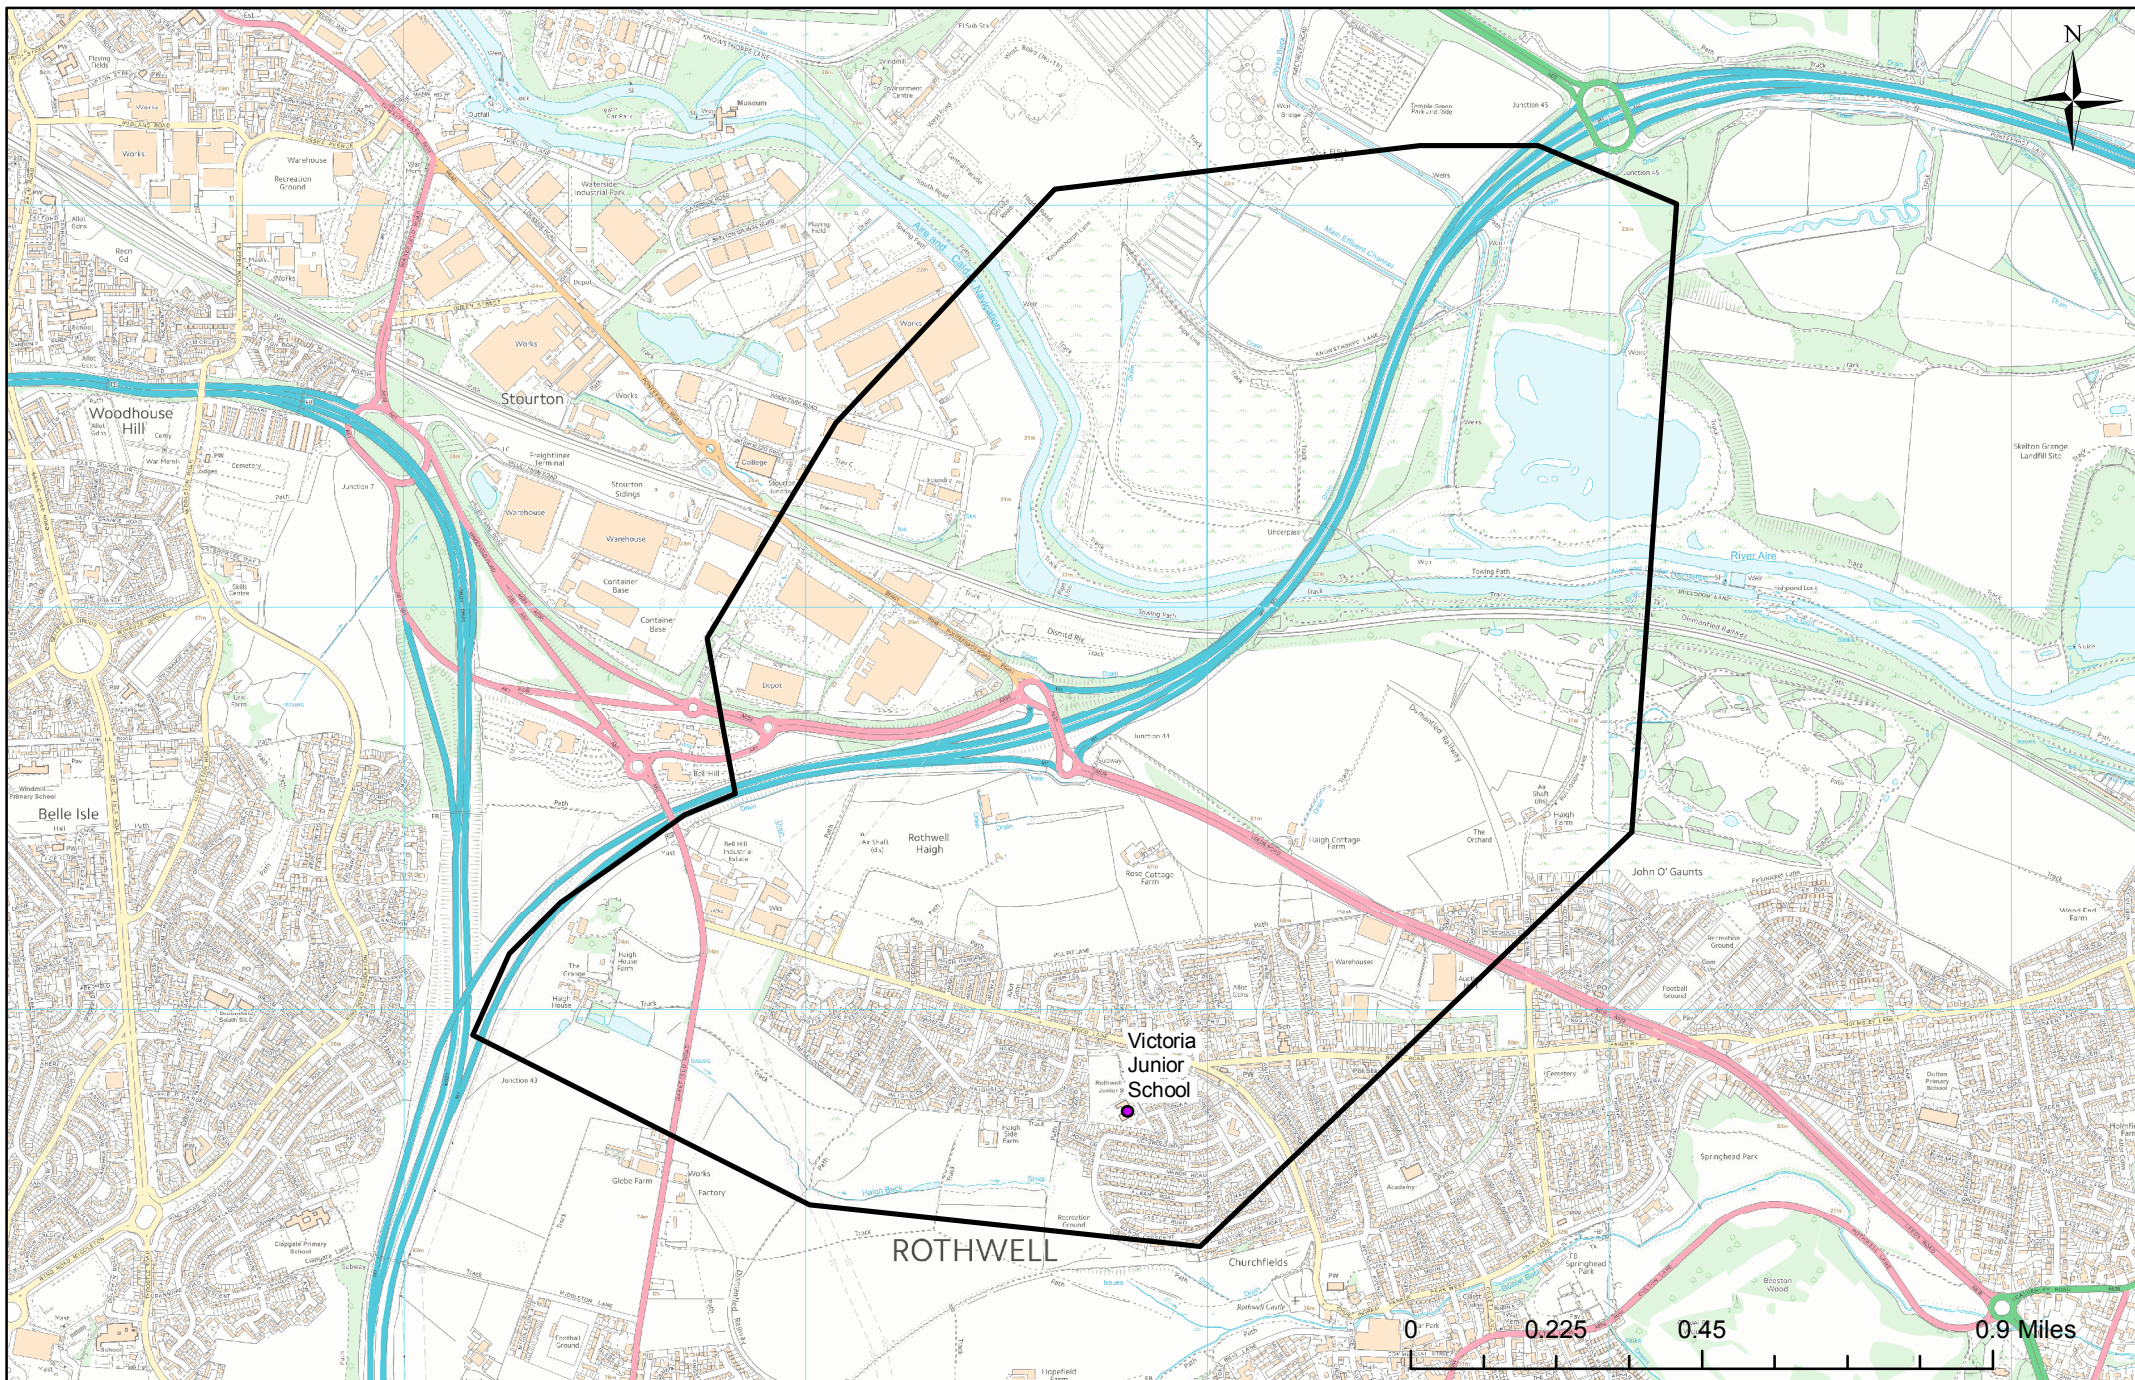

Rothwell Victoria Junior School - Catchment area

Applicants living in the catchment priority area are not guaranteed a place, but their application would meet the 'Catchment Priority' of the school Admissions Policy. It is not possible to represent the full detail of the catchment areas on this visual map. You can look up your individual address to check for priority at www.leeds.gov.uk/apply
© Crown Copyright. Leeds City Council - 100019567 (2019)

Legend

- School
- Catchment Area