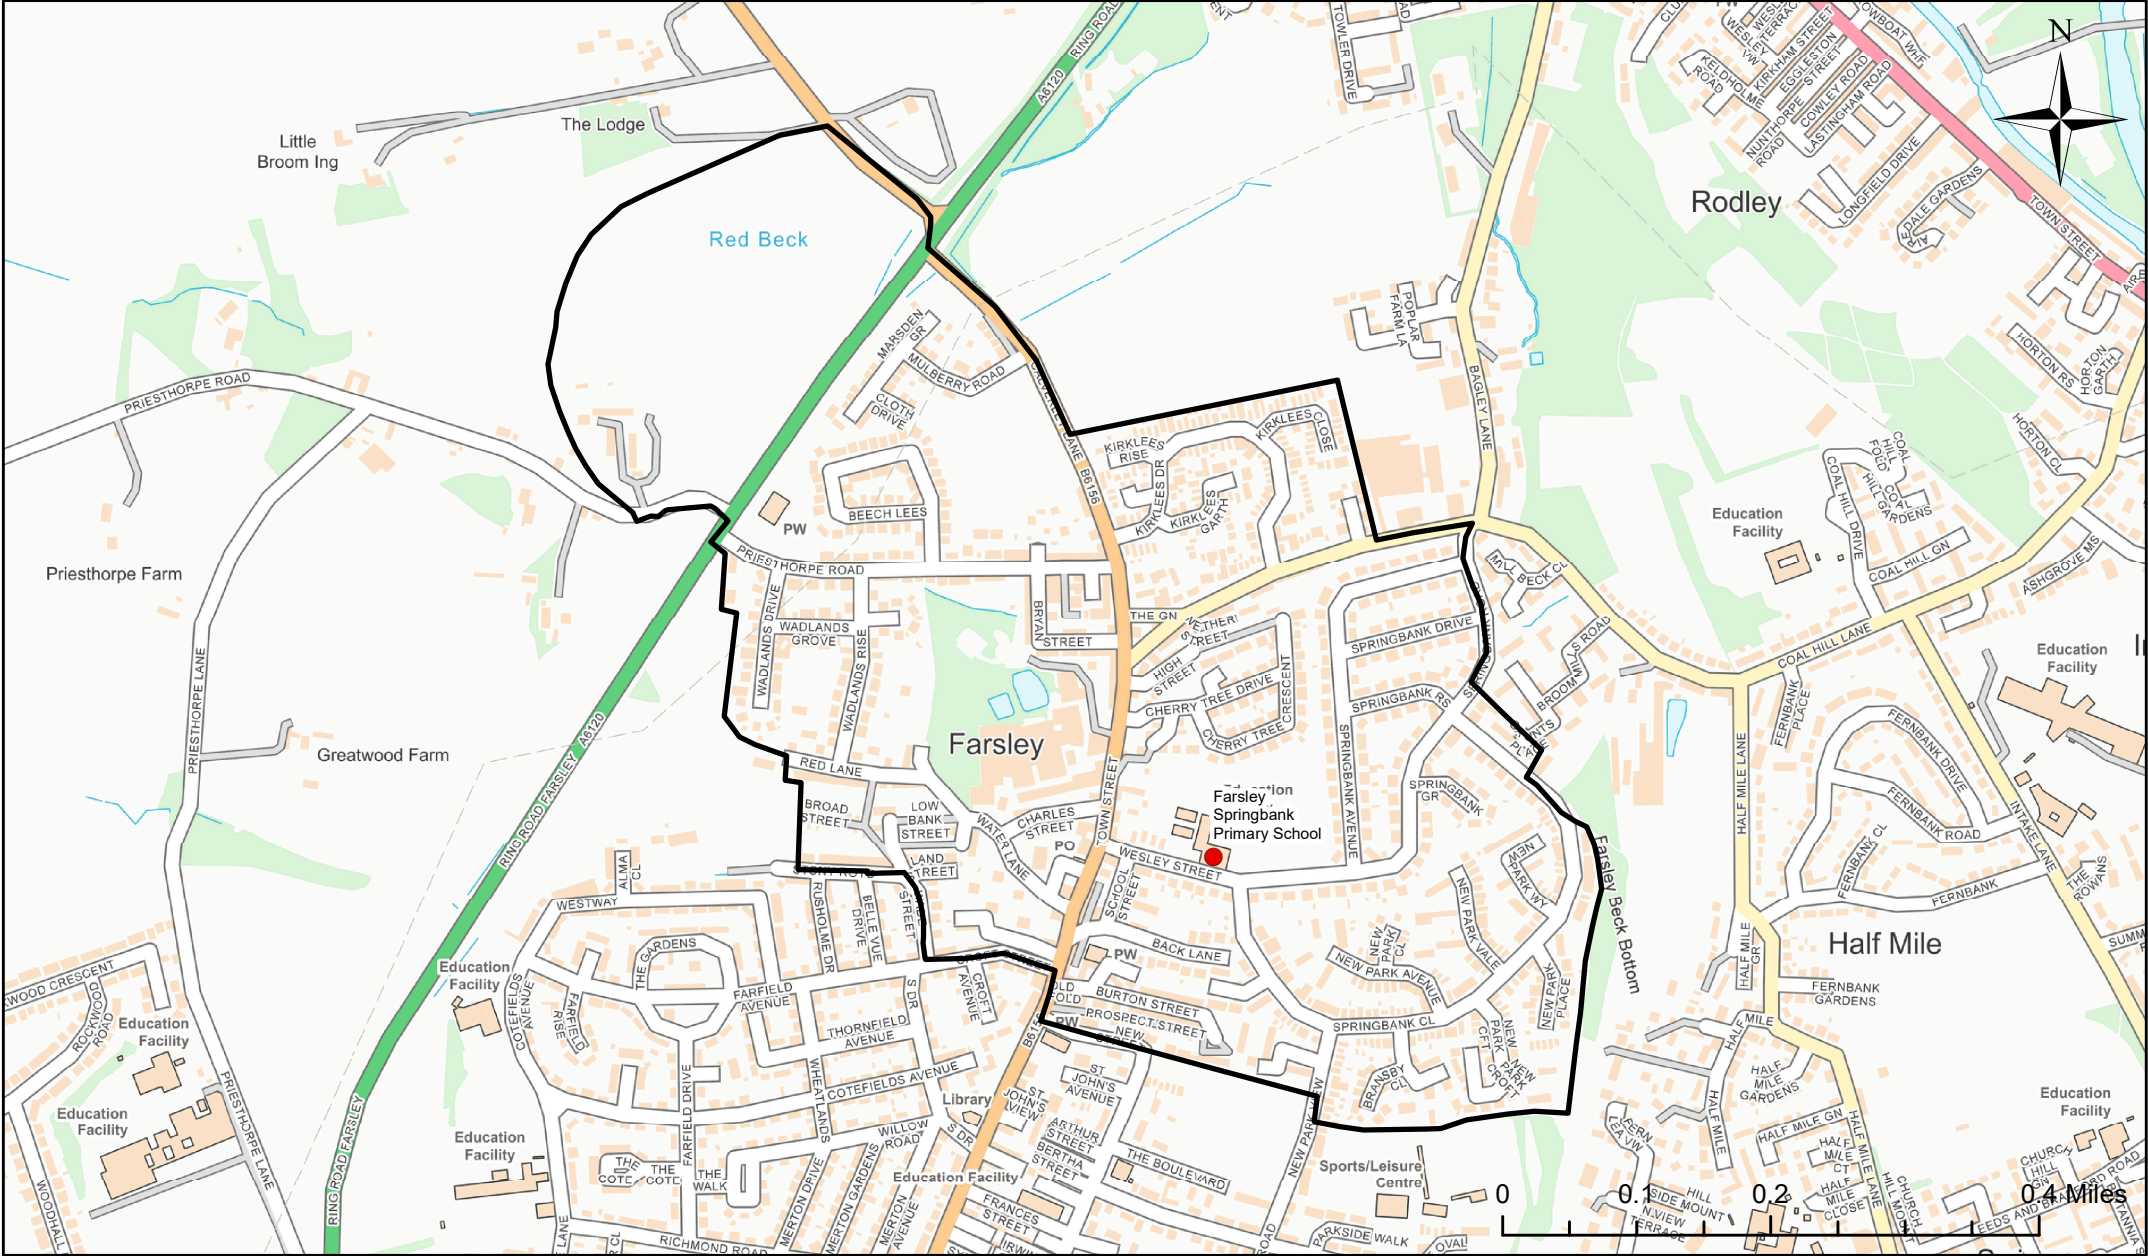

# Farsley Springbank Primary School Catchment Area

© Crown Copyright. Leeds City Council - 100019567 (2022)  
 This map produced by the Children's Performance Service, Children's Services, Leeds City Council.

Applicants living in the catchment priority area are not guaranteed a place, but their application would meet the catchment priority of the school's admission policy.  
 You can look up your individual address at [www.leeds.gov.uk/apply](http://www.leeds.gov.uk/apply) to check if it has any priority.

Legend	
<span style="color: red;">●</span>	School
<span style="border: 2px solid black; display: inline-block; width: 15px; height: 10px;"></span>	Catchment Area