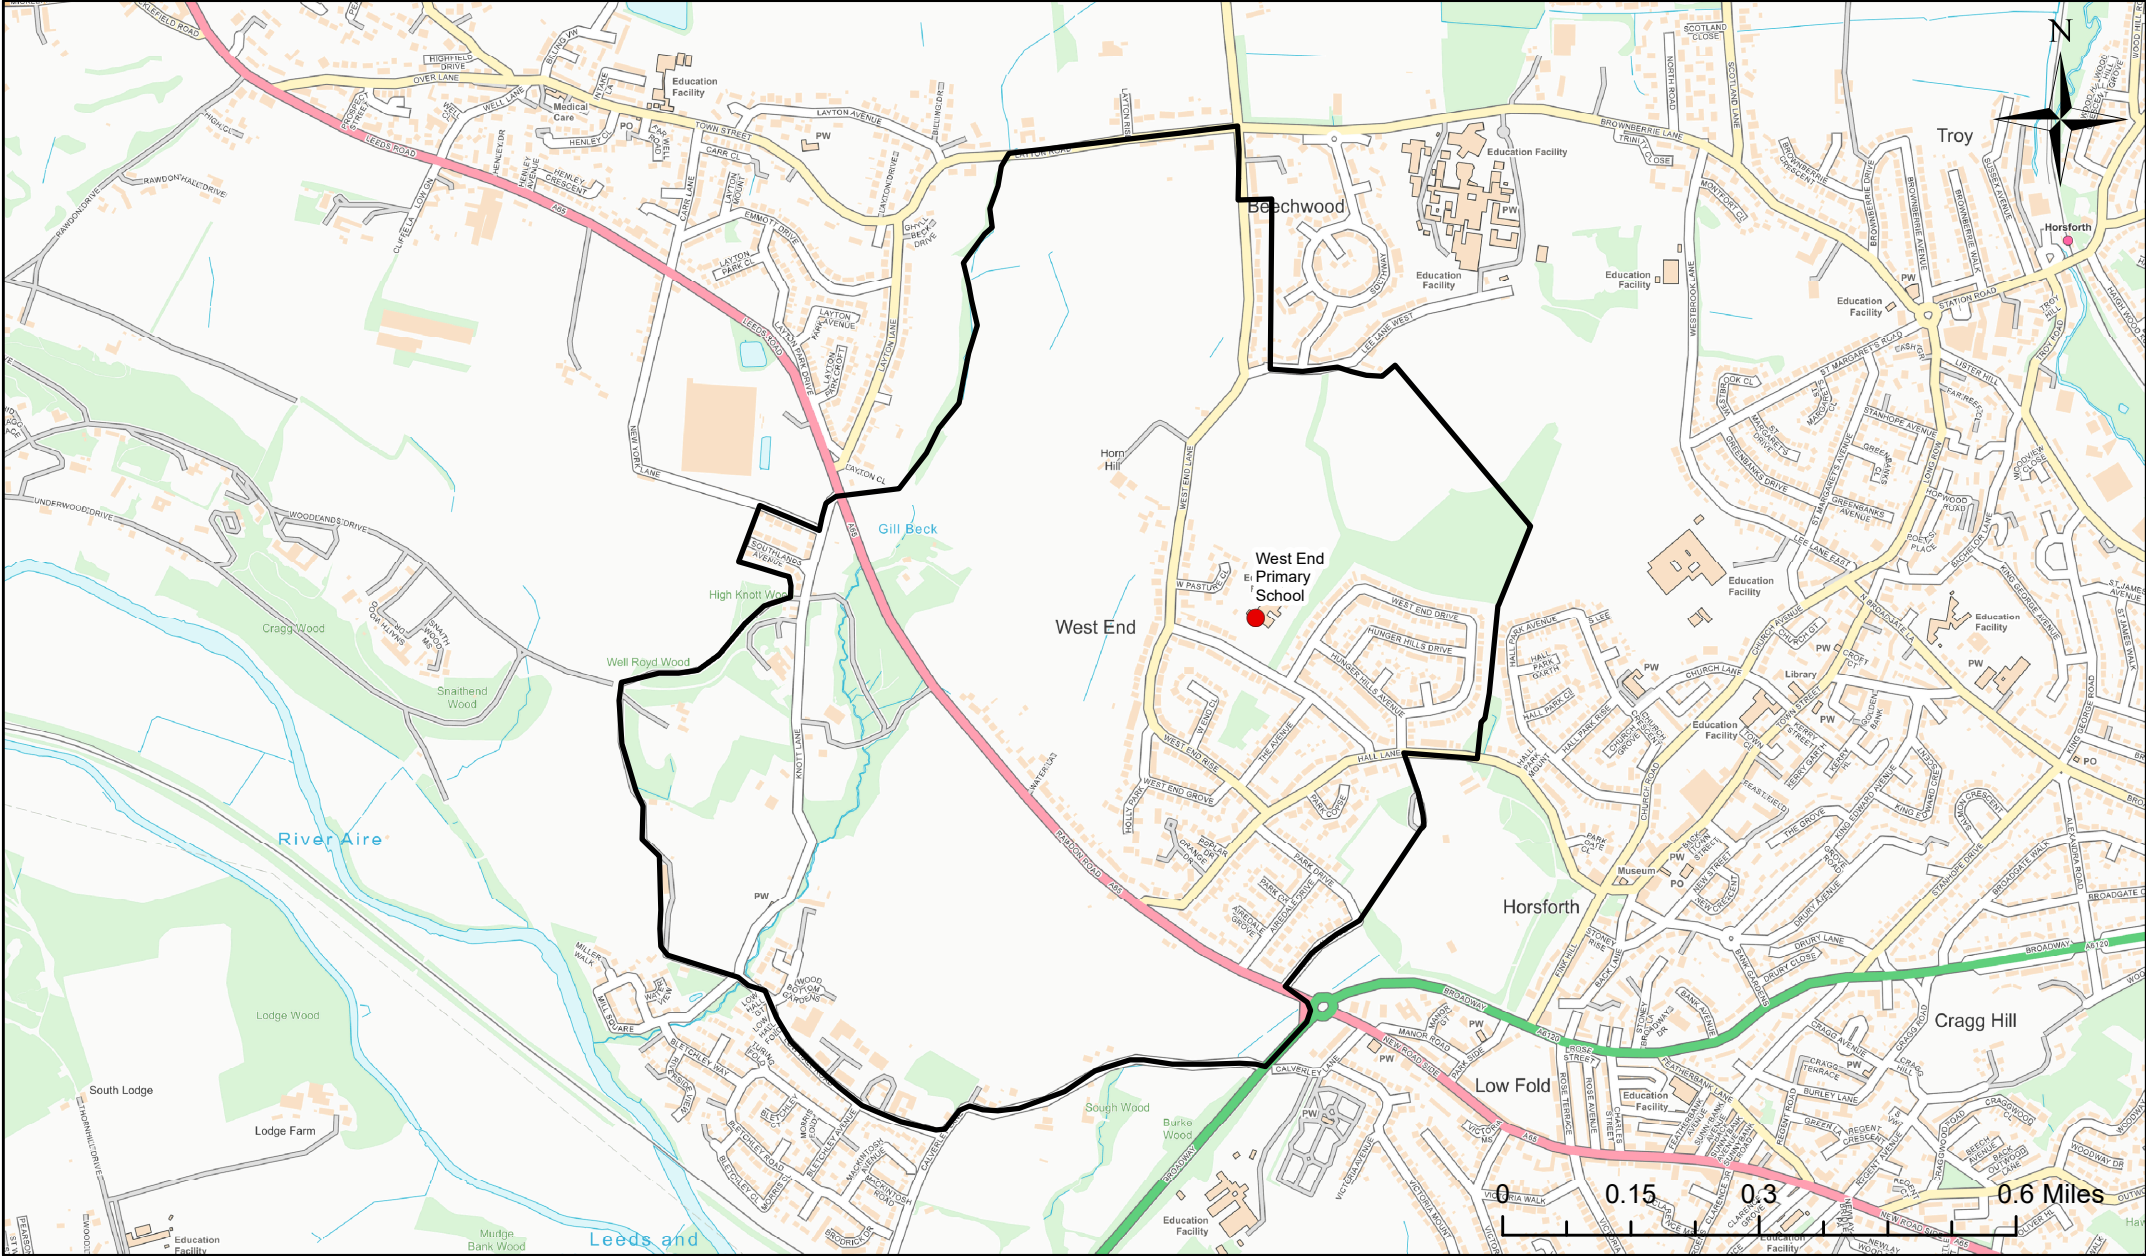

West End Primary School Catchment Area

© Crown Copyright. Leeds City Council - 100019567 (2022)
 This map produced by the Children's Performance Service, Children's Services, Leeds City Council.

Applicants living in the catchment priority area are not guaranteed a place, but their application would meet the catchment priority of the school's admission policy.
 You can look up your individual address at www.leeds.gov.uk/apply to check if it has any priority.

Legend	
●	School
	Catchment Area