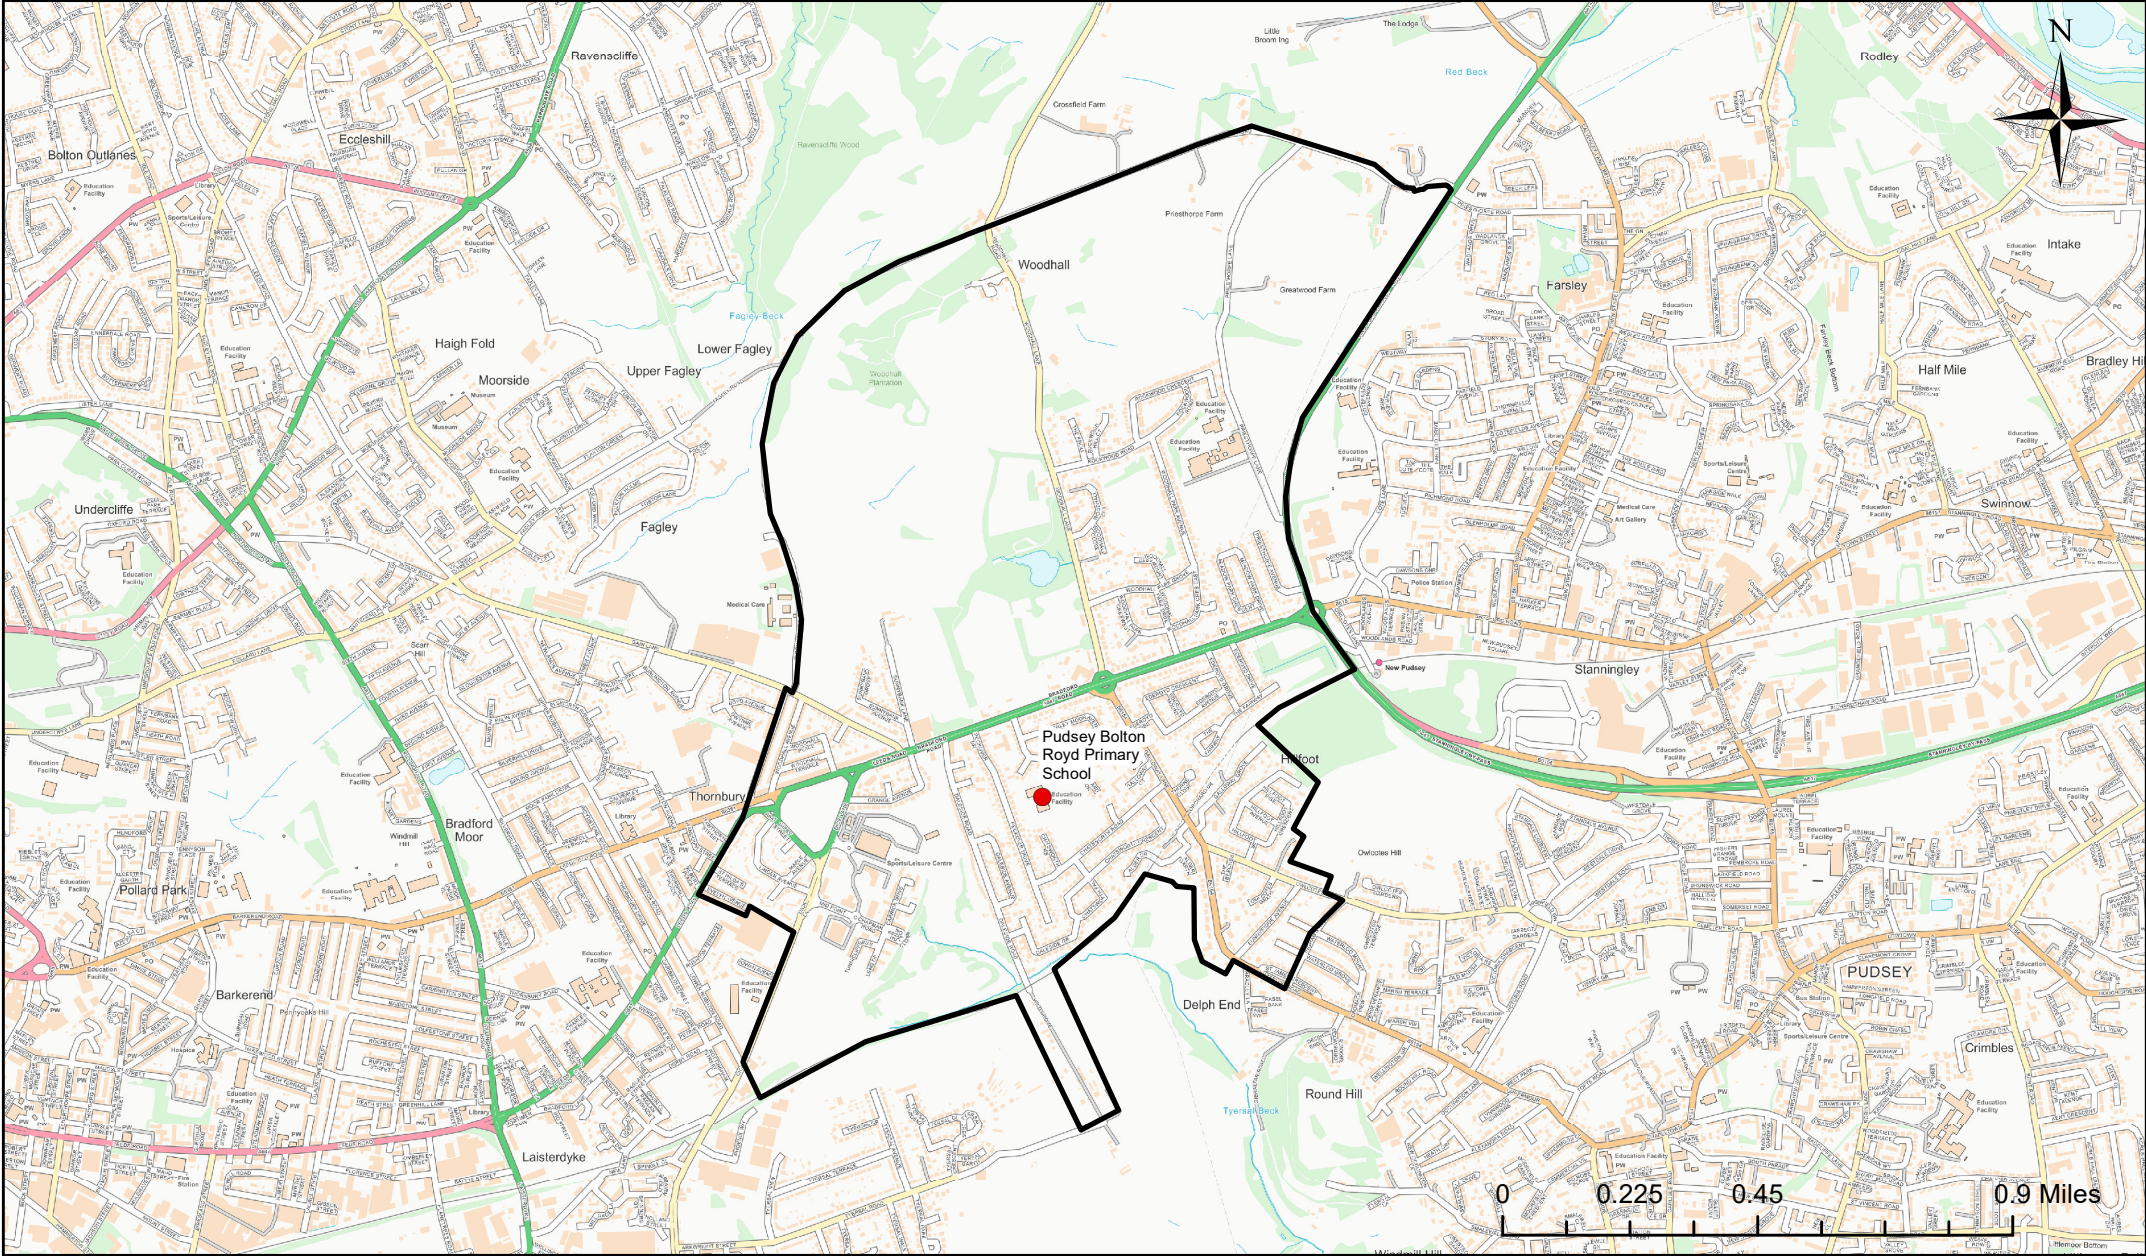

Pudsey Bolton Royd Primary School Catchment Area

© Crown Copyright. Leeds City Council - 100019567 (2022)
 This map produced by the Children's Performance Service, Children's Services, Leeds City Council.

Applicants living in the catchment priority area are not guaranteed a place, but their application would meet the catchment priority of the school's admission policy.
 You can look up your individual address at www.leeds.gov.uk/apply to check if it has any priority.

Legend

- School
- Catchment Area