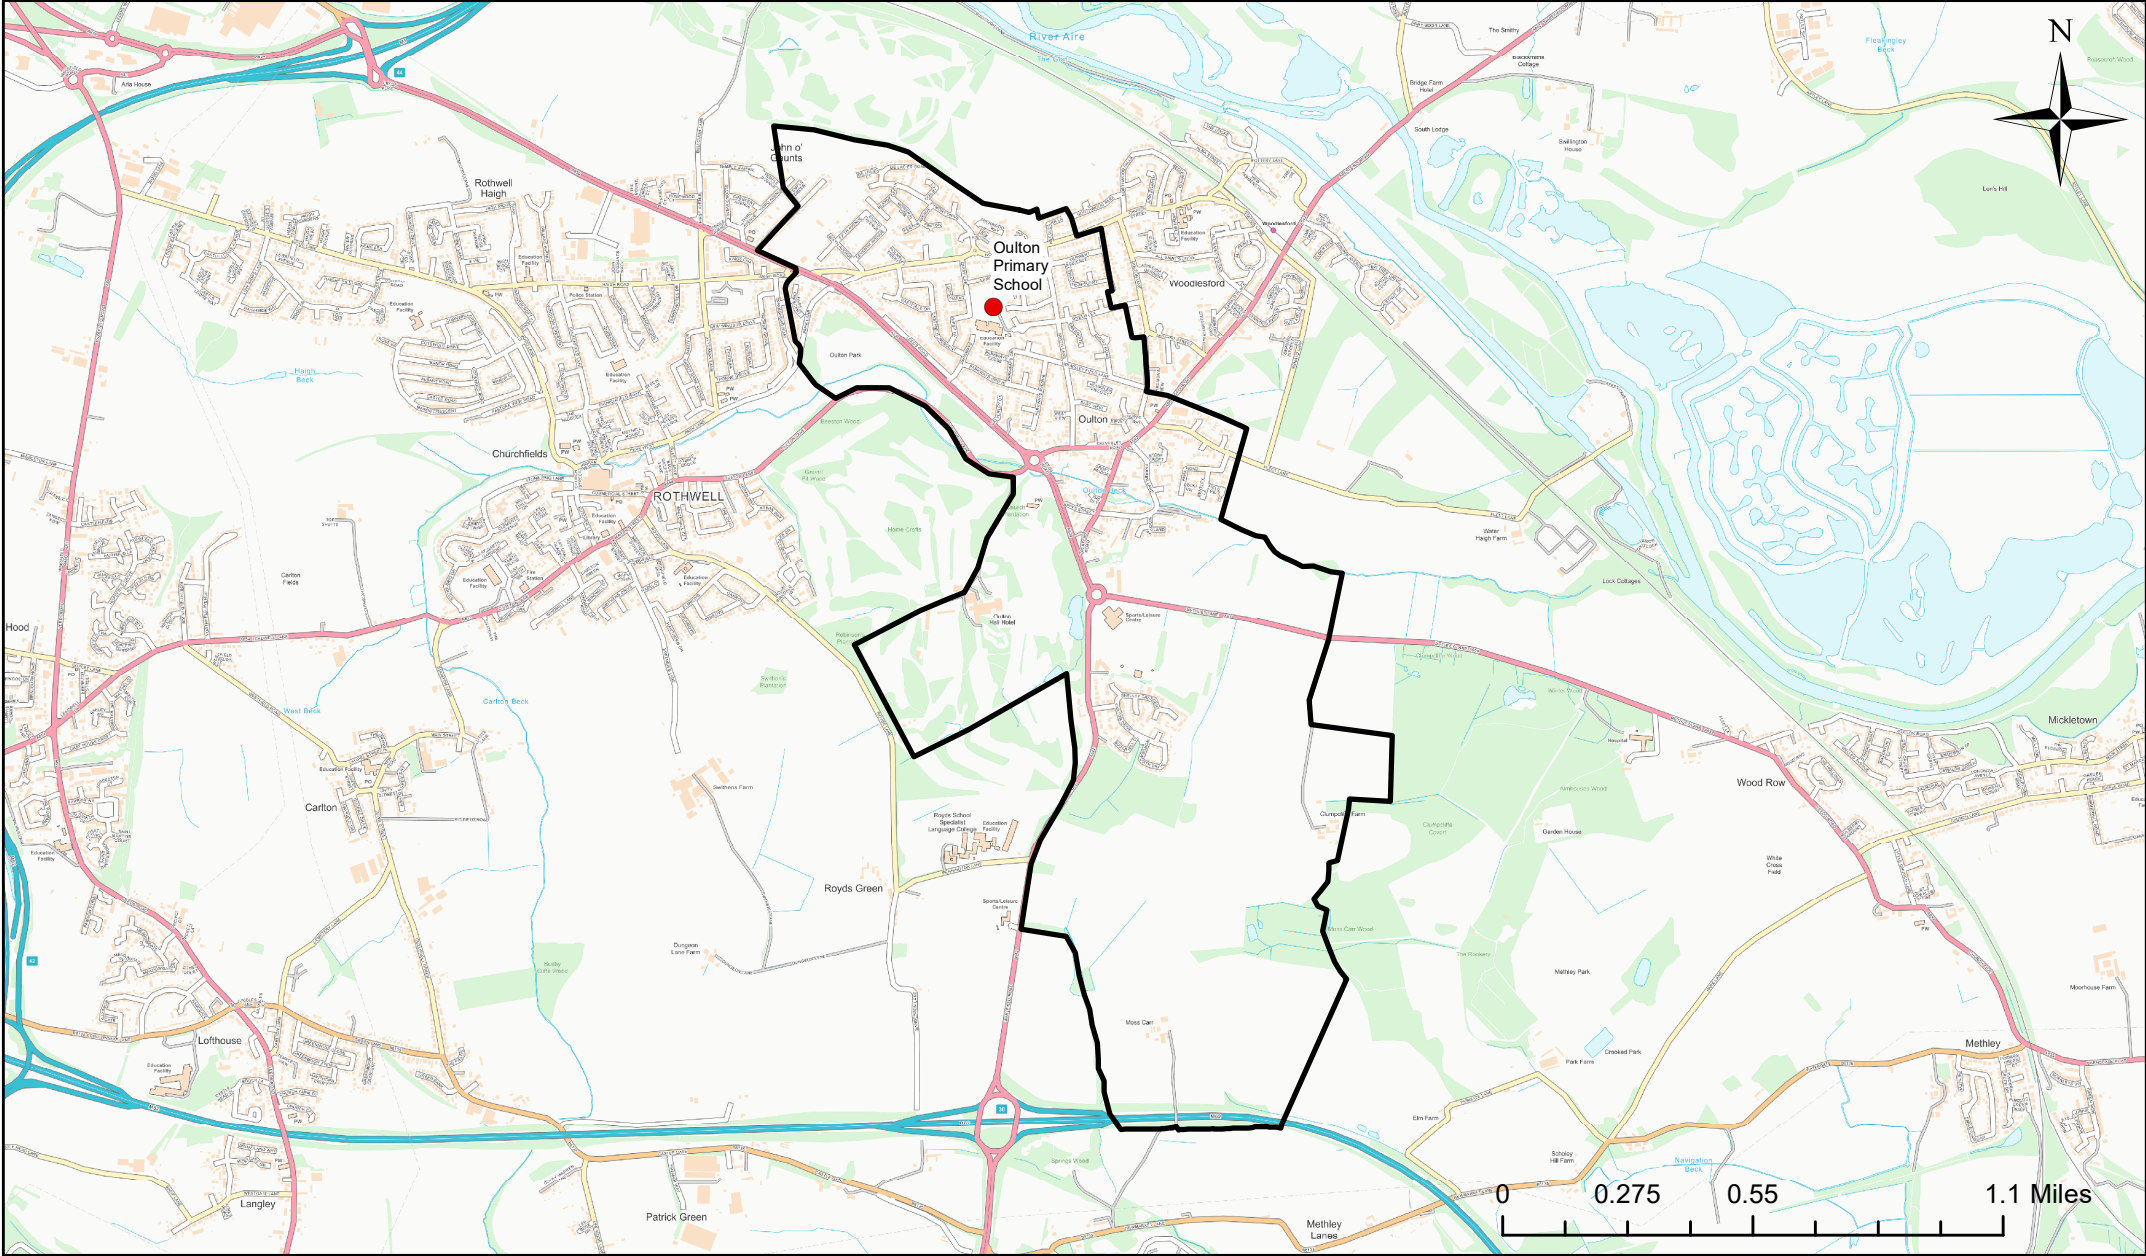

Oulton Primary School Catchment Area

© Crown Copyright. Leeds City Council - 100019567 (2022)
 This map produced by the Children's Performance Service, Children's Services, Leeds City Council.

Applicants living in the catchment priority area are not guaranteed a place, but their application would meet the catchment priority of the school's admission policy.
 You can look up your individual address at www.leeds.gov.uk/apply to check if it has any priority.

Legend

- School
- Catchment Area