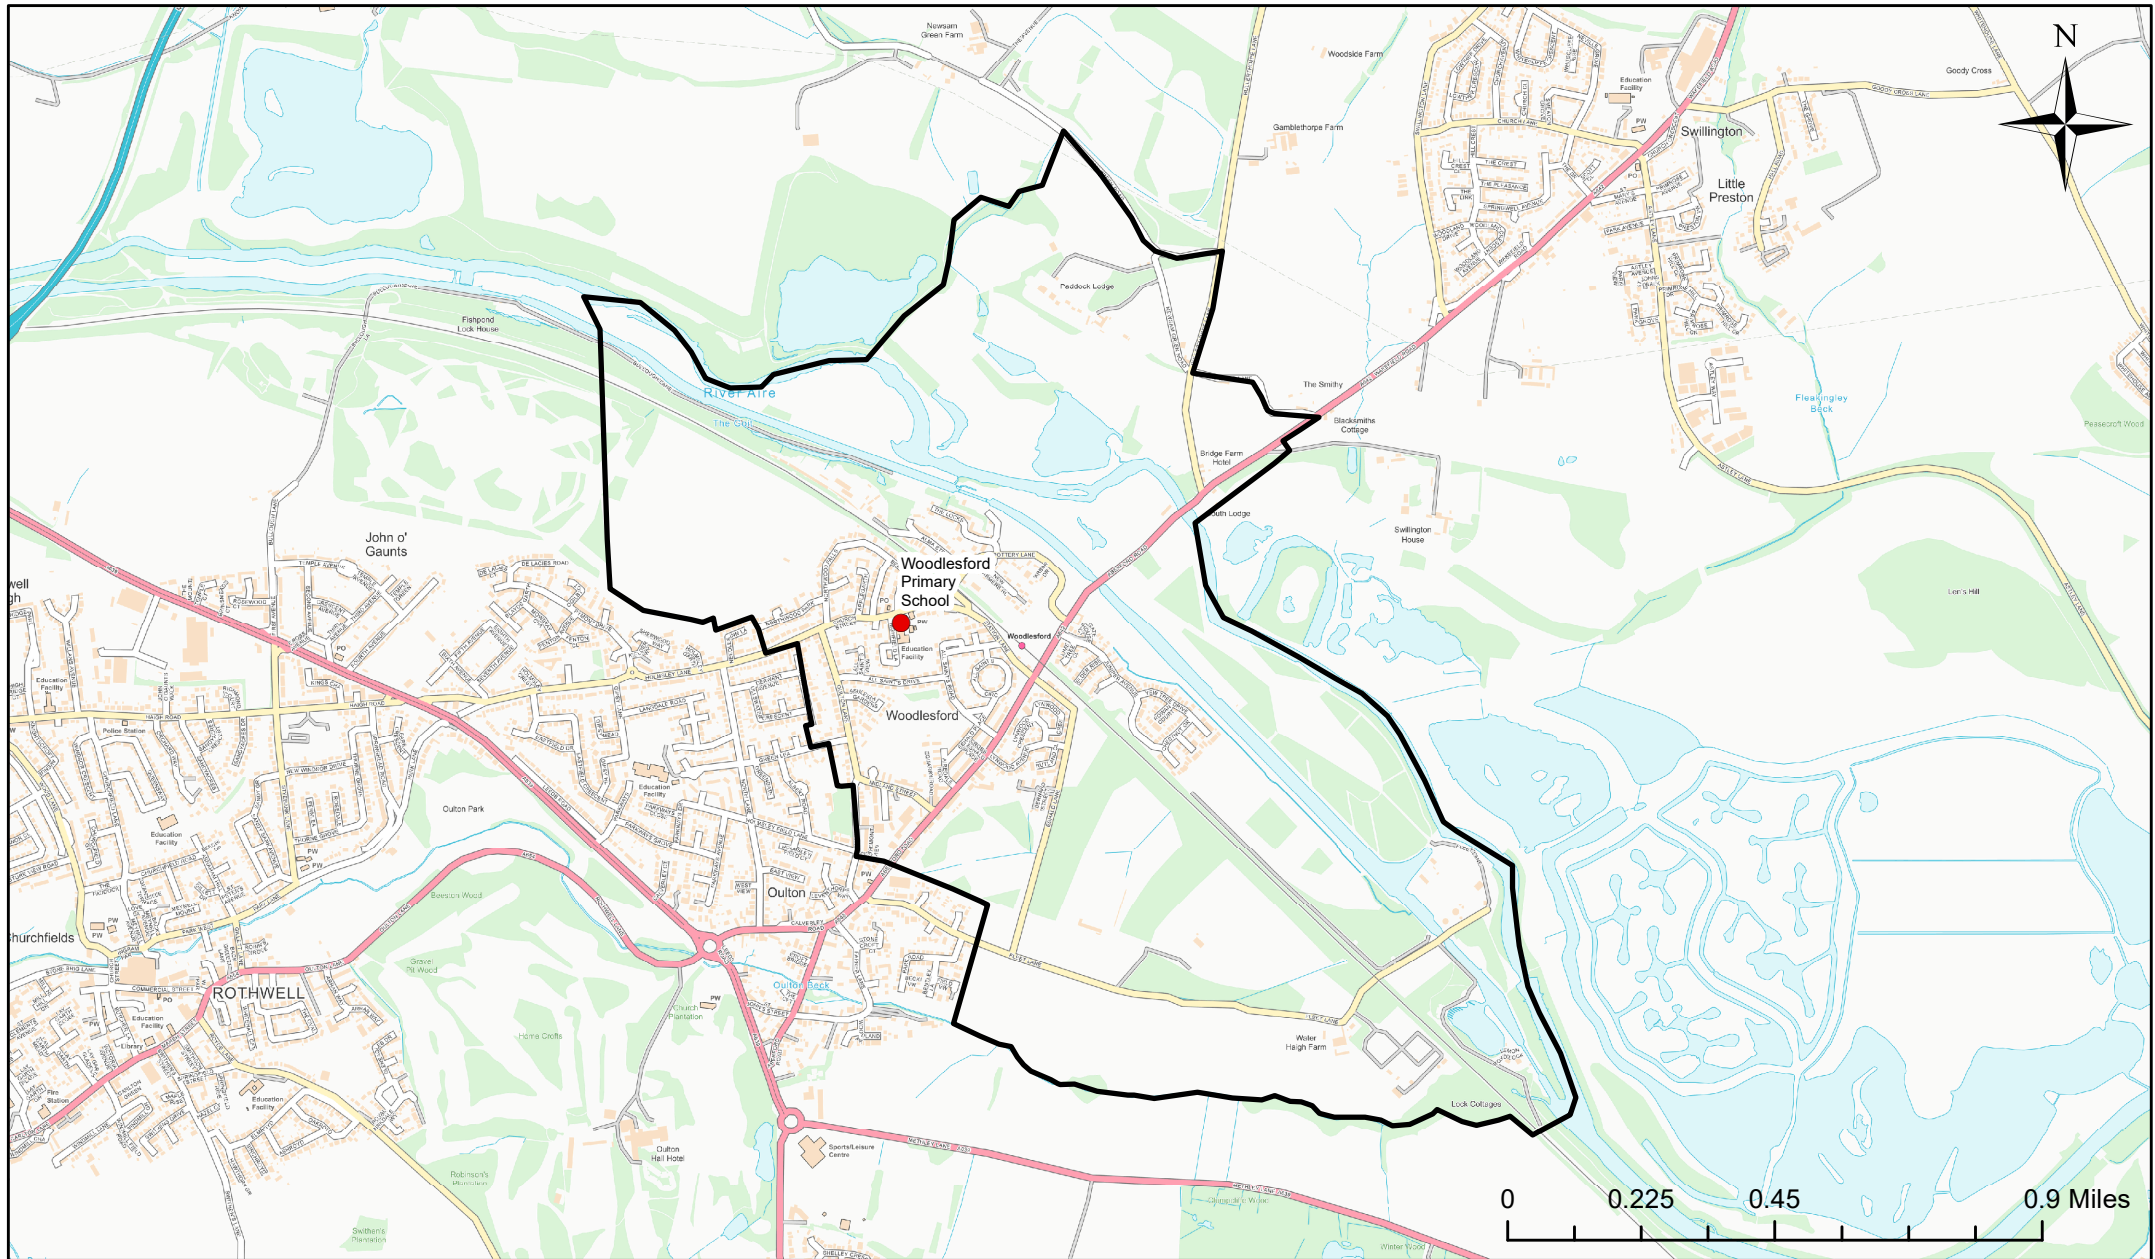

Woodlesford Primary School Catchment Area

© Crown Copyright. Leeds City Council - 100019567 (2022)
This map produced by the Children's Performance Service, Children's Services, Leeds City Council.

Applicants living in the catchment priority area are not guaranteed a place, but their application would meet the catchment priority of the school's admission policy.

You can look up your individual address at www.leeds.gov.uk/apply to check if it has any priority.

Legend

- School
- ▭ Catchment Area