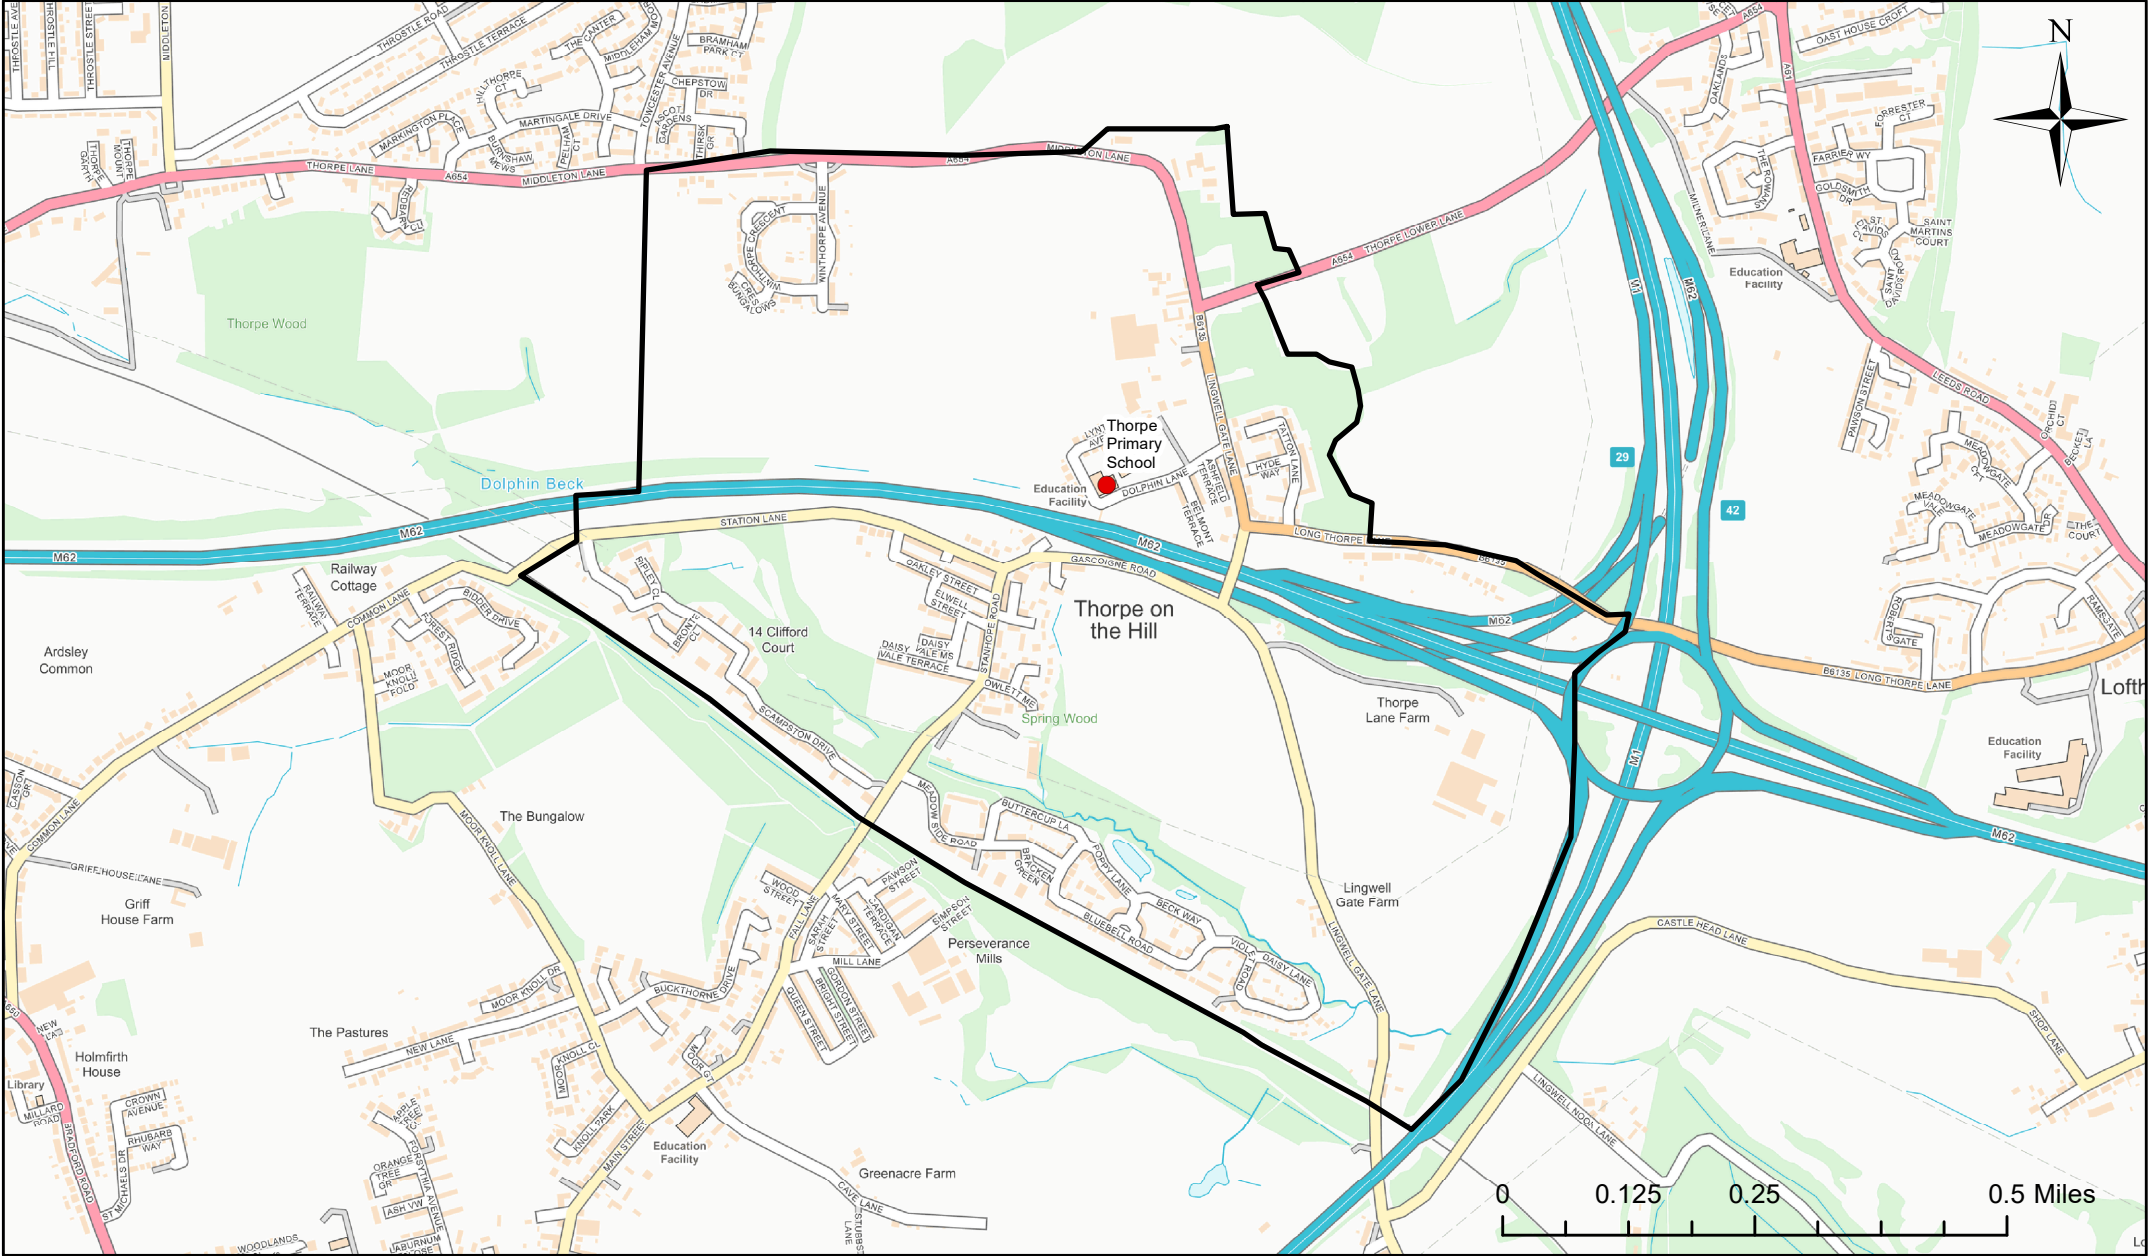

Thorpe Primary School Catchment Area

© Crown Copyright. Leeds City Council - 100019567 (2022)
 This map produced by the Children's Performance Service, Children's Services, Leeds City Council.

Applicants living in the catchment priority area are not guaranteed a place, but their application would meet the catchment priority of the school's admission policy.
 You can look up your individual address at www.leeds.gov.uk/apply to check if it has any priority.

Legend

- School
- Catchment Area