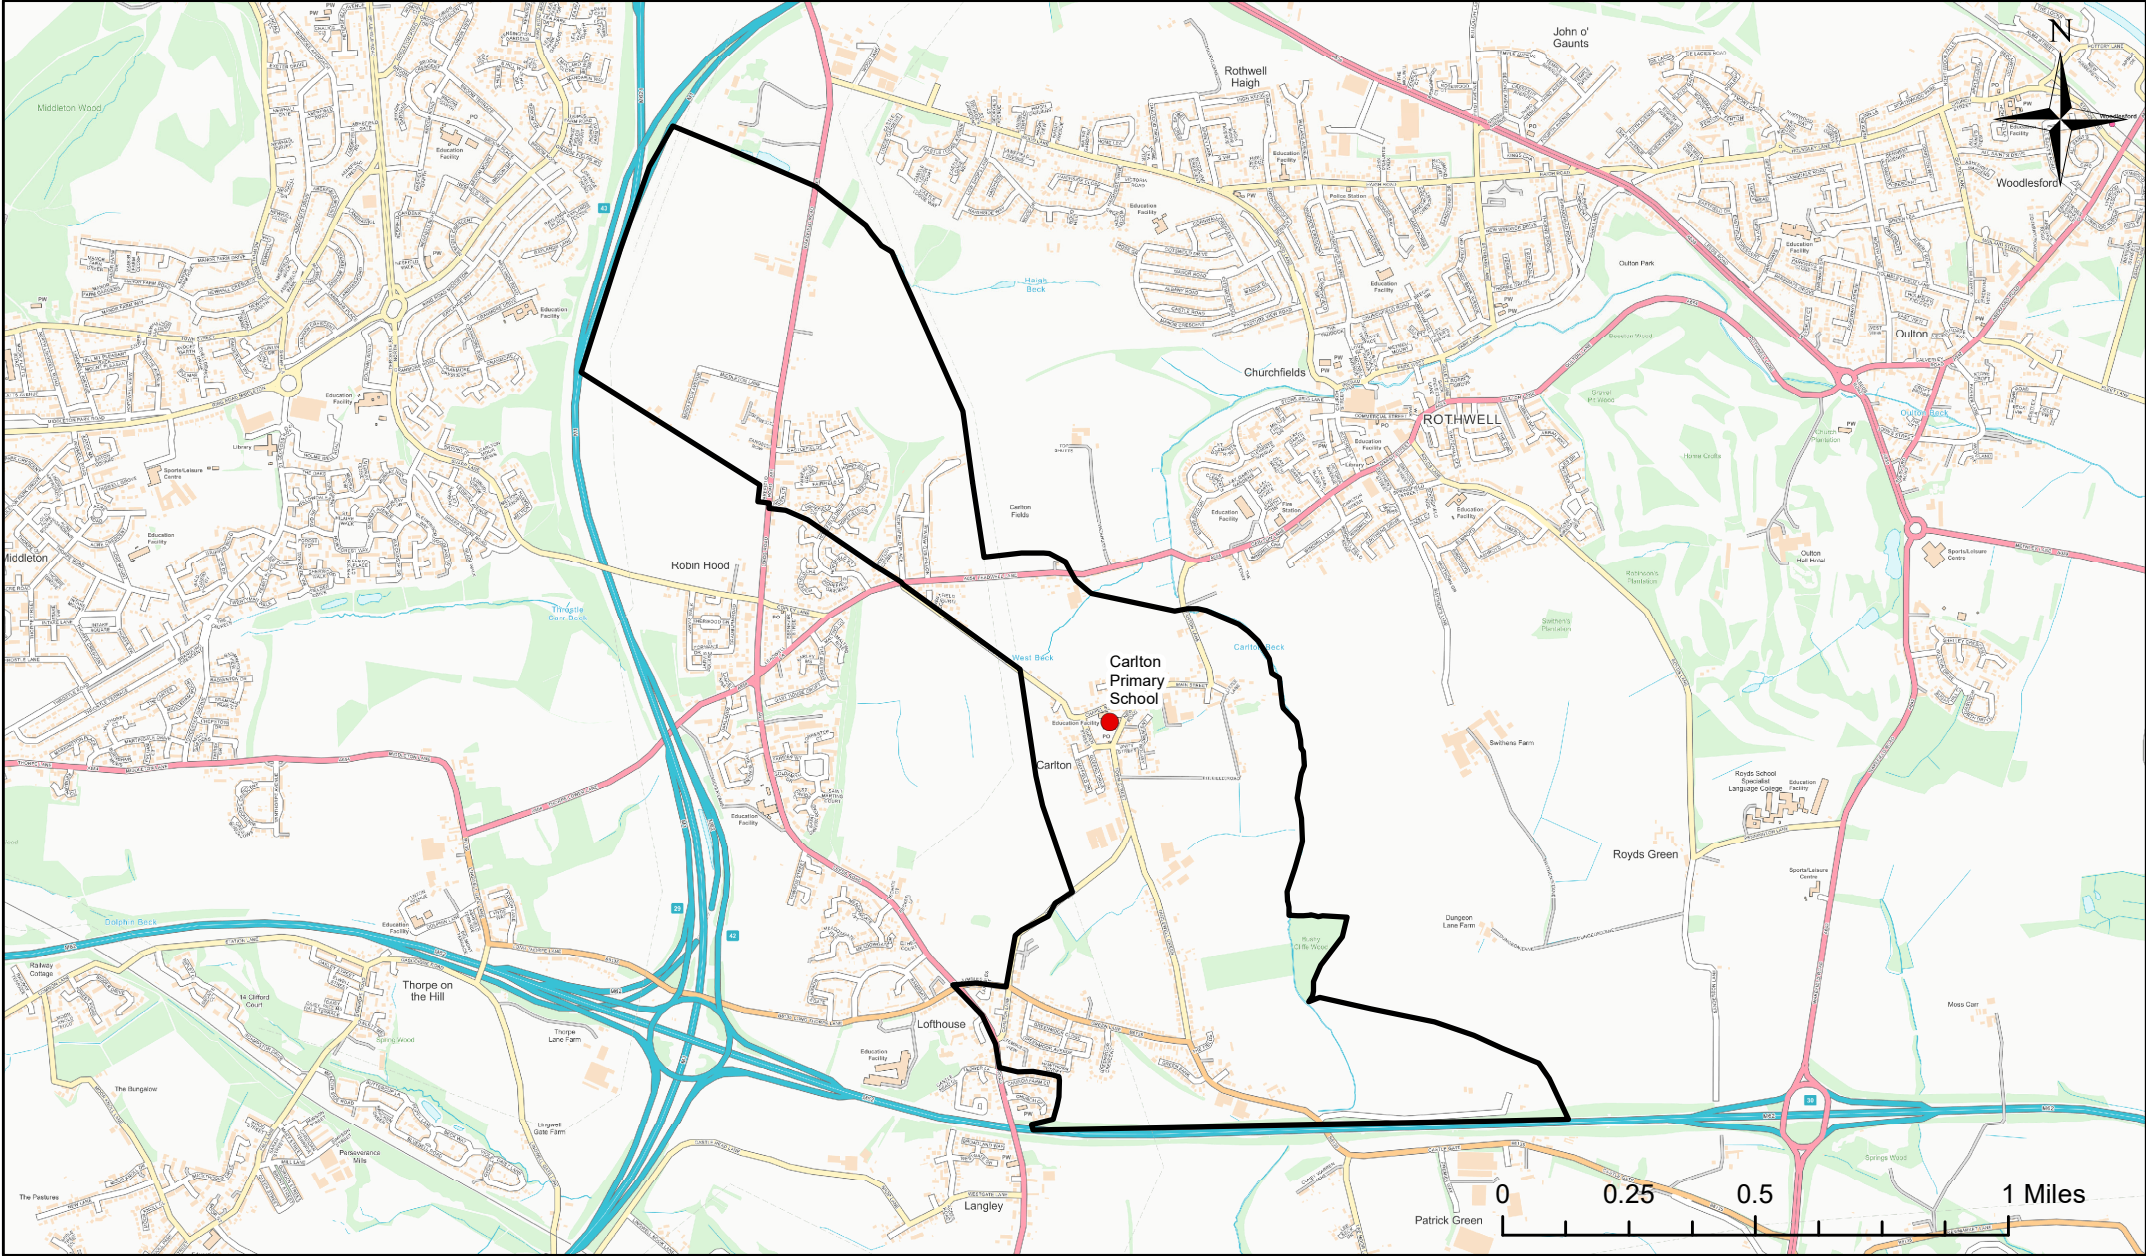

Carlton Primary School Catchment Area

© Crown Copyright. Leeds City Council - 100019567 (2022)
 This map produced by the Children's Performance Service, Children's Services, Leeds City Council.

Applicants living in the catchment priority area are not guaranteed a place, but their application would meet the catchment priority of the school's admission policy.
 You can look up your individual address at www.leeds.gov.uk/apply to check if it has any priority.

Legend

- School
- Catchment Area