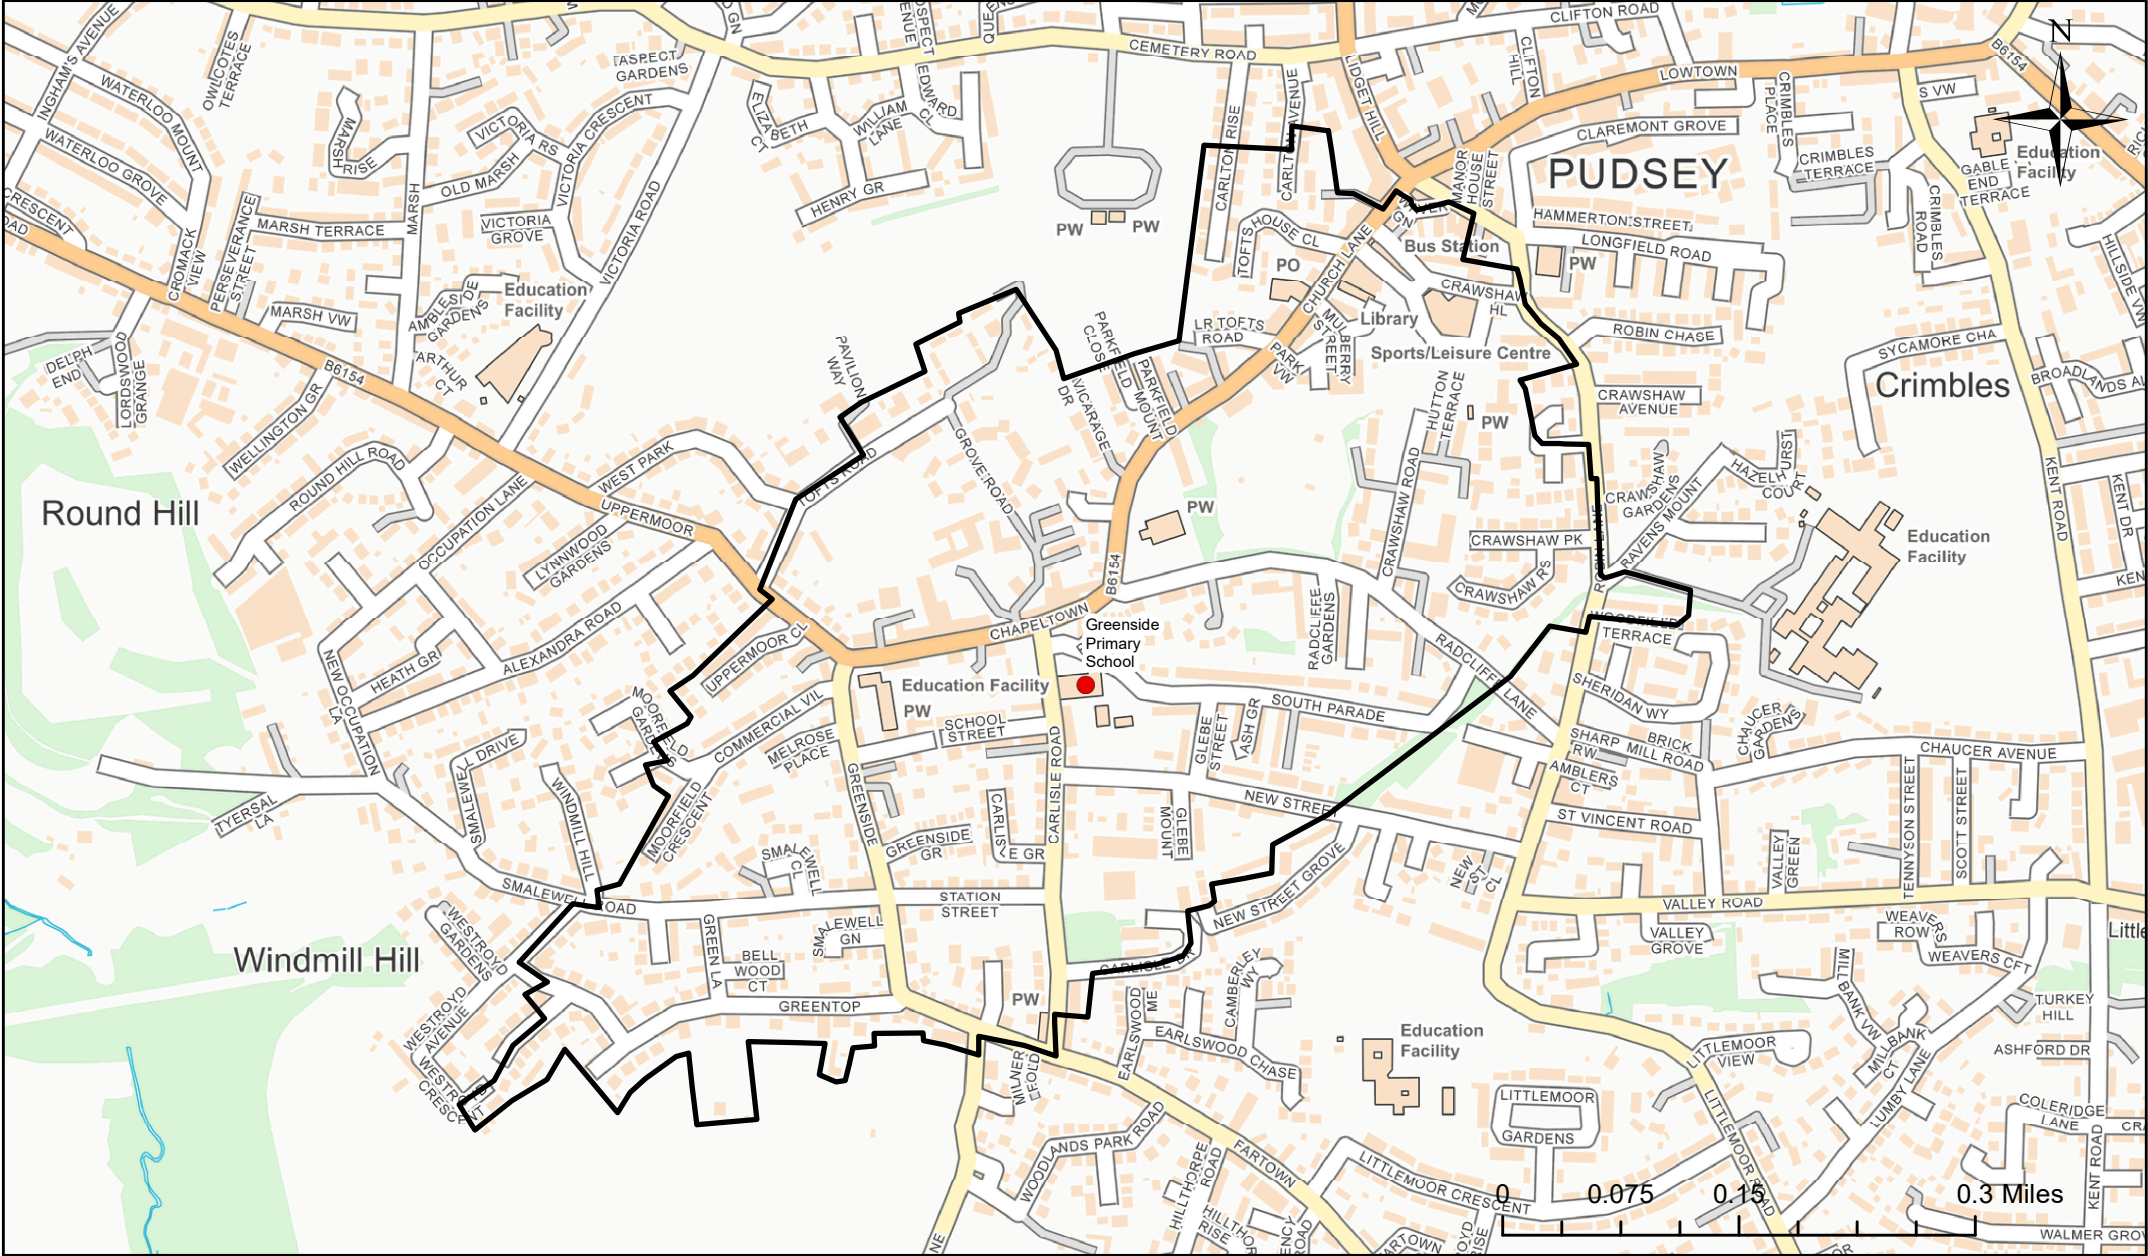

Greenside Primary School Catchment Area

© Crown Copyright. Leeds City Council - 100019567 (2022)
 This map produced by the Children's Performance Service, Children's Services, Leeds City Council.

Applicants living in the catchment priority area are not guaranteed a place, but their application would meet the catchment priority of the school's admission policy.

You can look up your individual address at www.leeds.gov.uk/apply to check if it has any priority.

Legend	
●	School
	Catchment Area