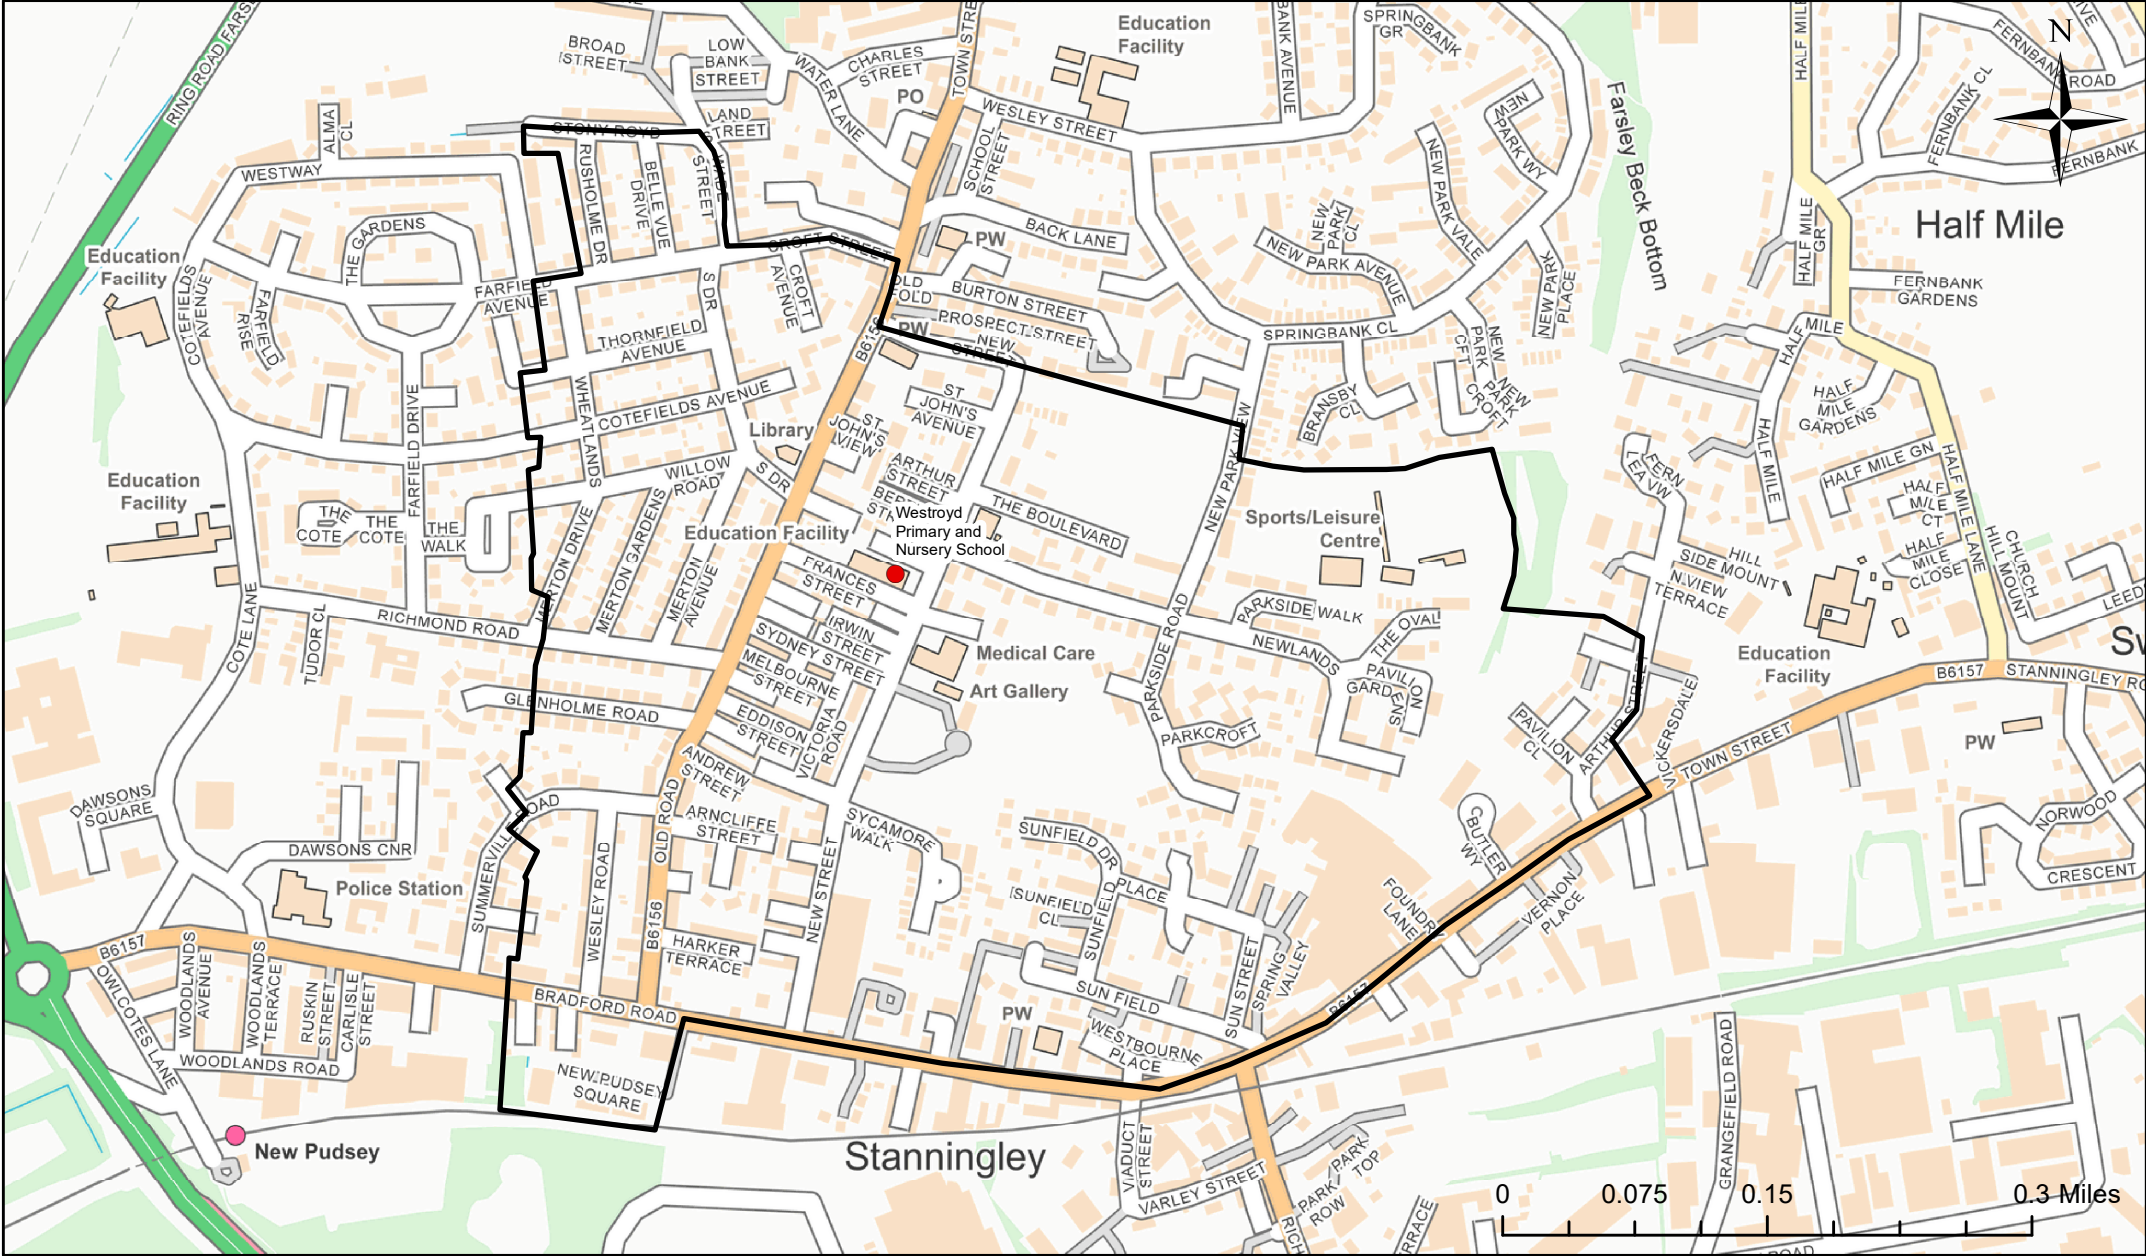

Westroyd Primary and Nursery School Catchment Area

© Crown Copyright. Leeds City Council - 100019567 (2022)
 This map produced by the Children's Performance Service, Children's Services, Leeds City Council.

Applicants living in the catchment priority area are not guaranteed a place, but their application would meet the catchment priority of the school's admission policy.
 You can look up your individual address at www.leeds.gov.uk/apply to check if it has any priority.

Legend

- School
- Catchment Area