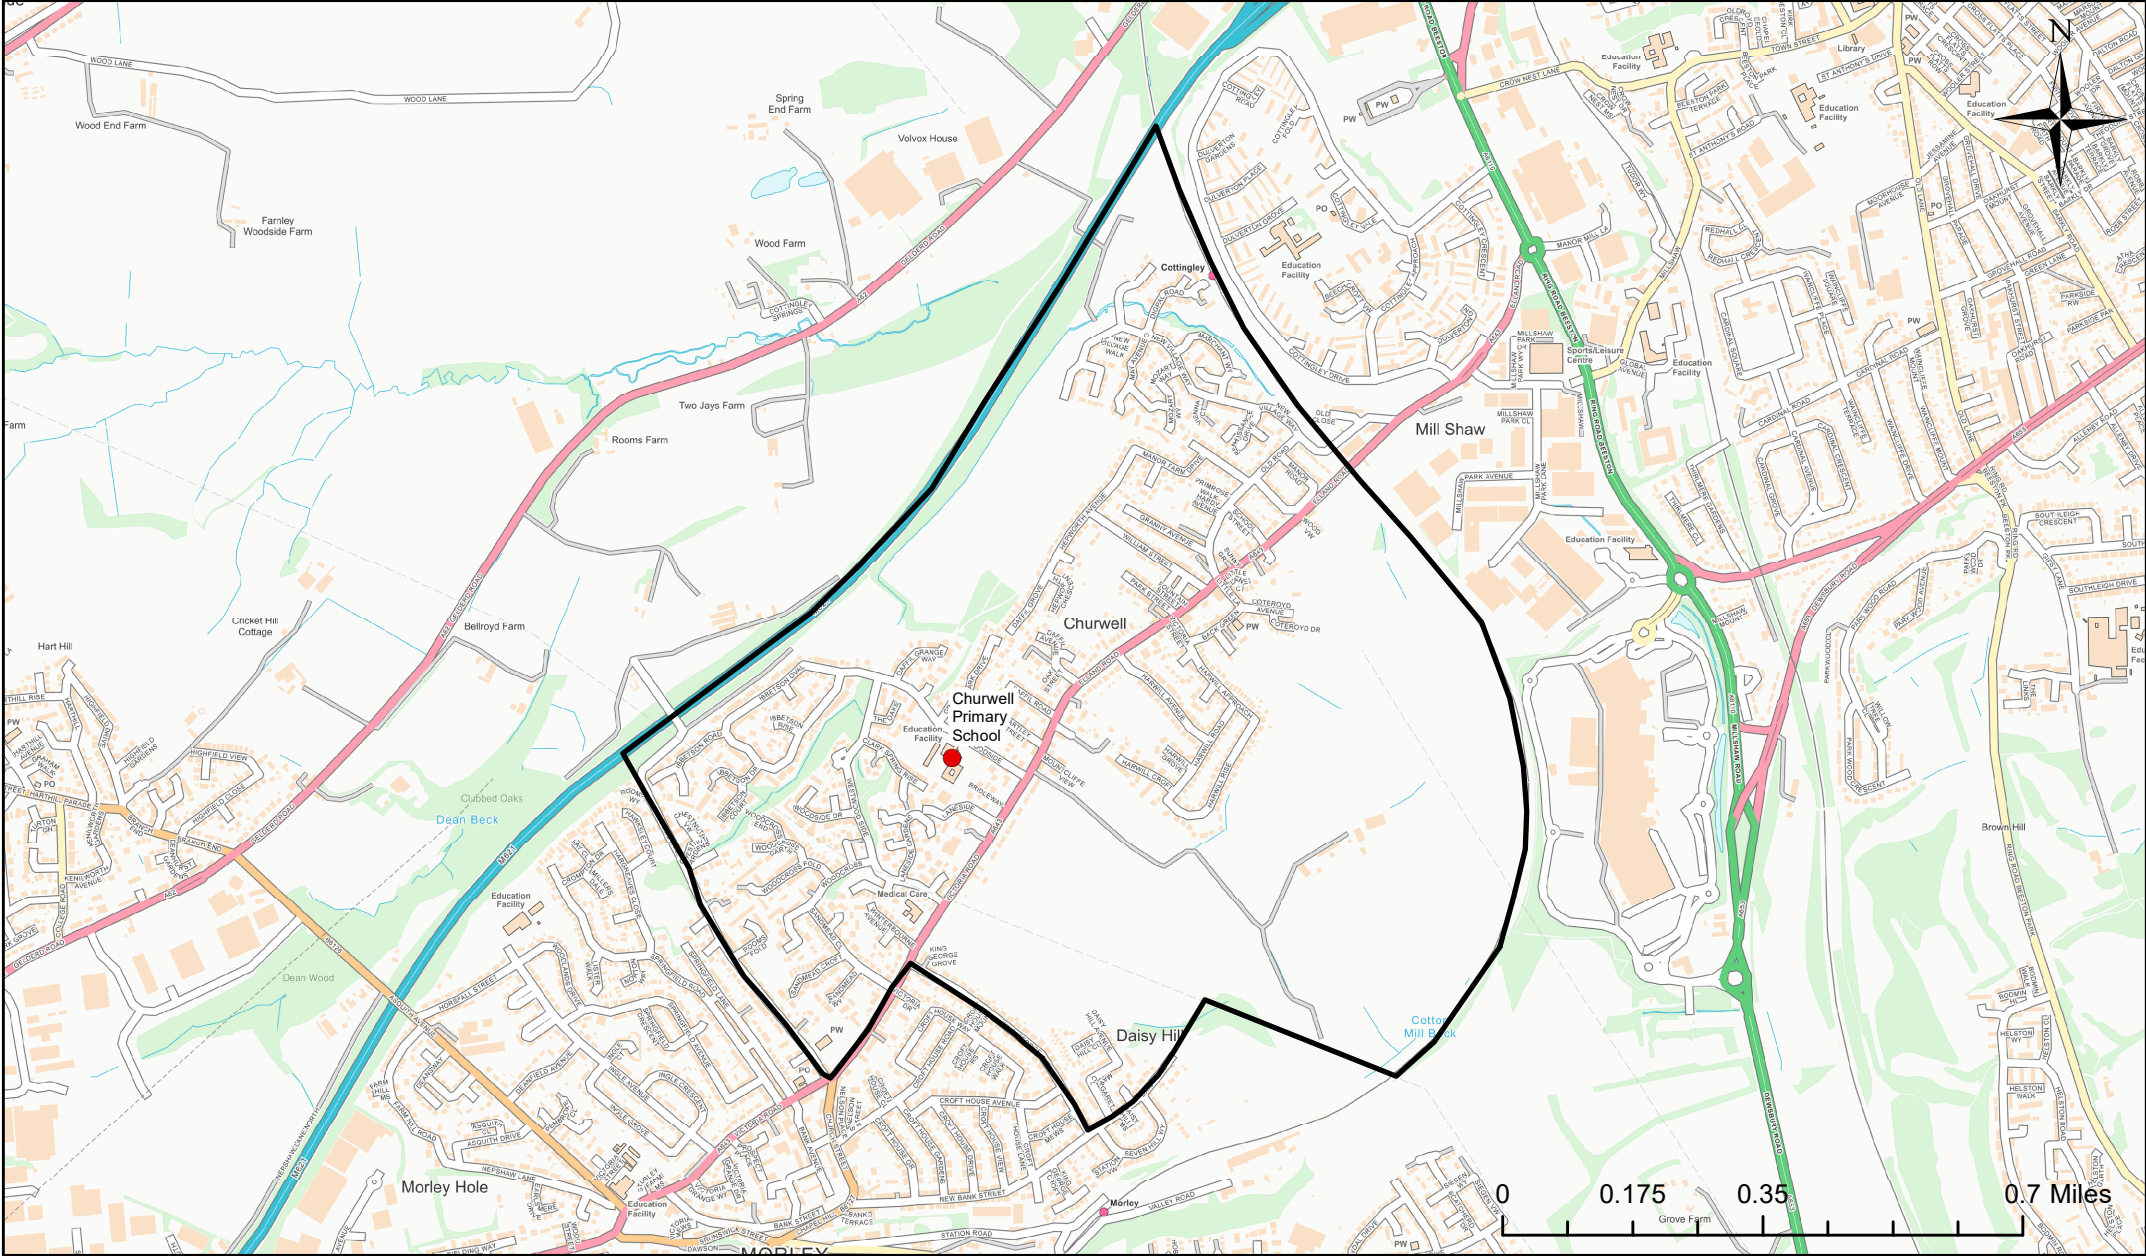

Churwell Primary School Catchment Area

© Crown Copyright. Leeds City Council - 100019567 (2022)
This map produced by the Children's Performance Service, Children's Services, Leeds City Council.

You can look up your individual address at www.leeds.gov.uk/apply to check if it has any priority.

Legend	
●	School
	Catchment Area