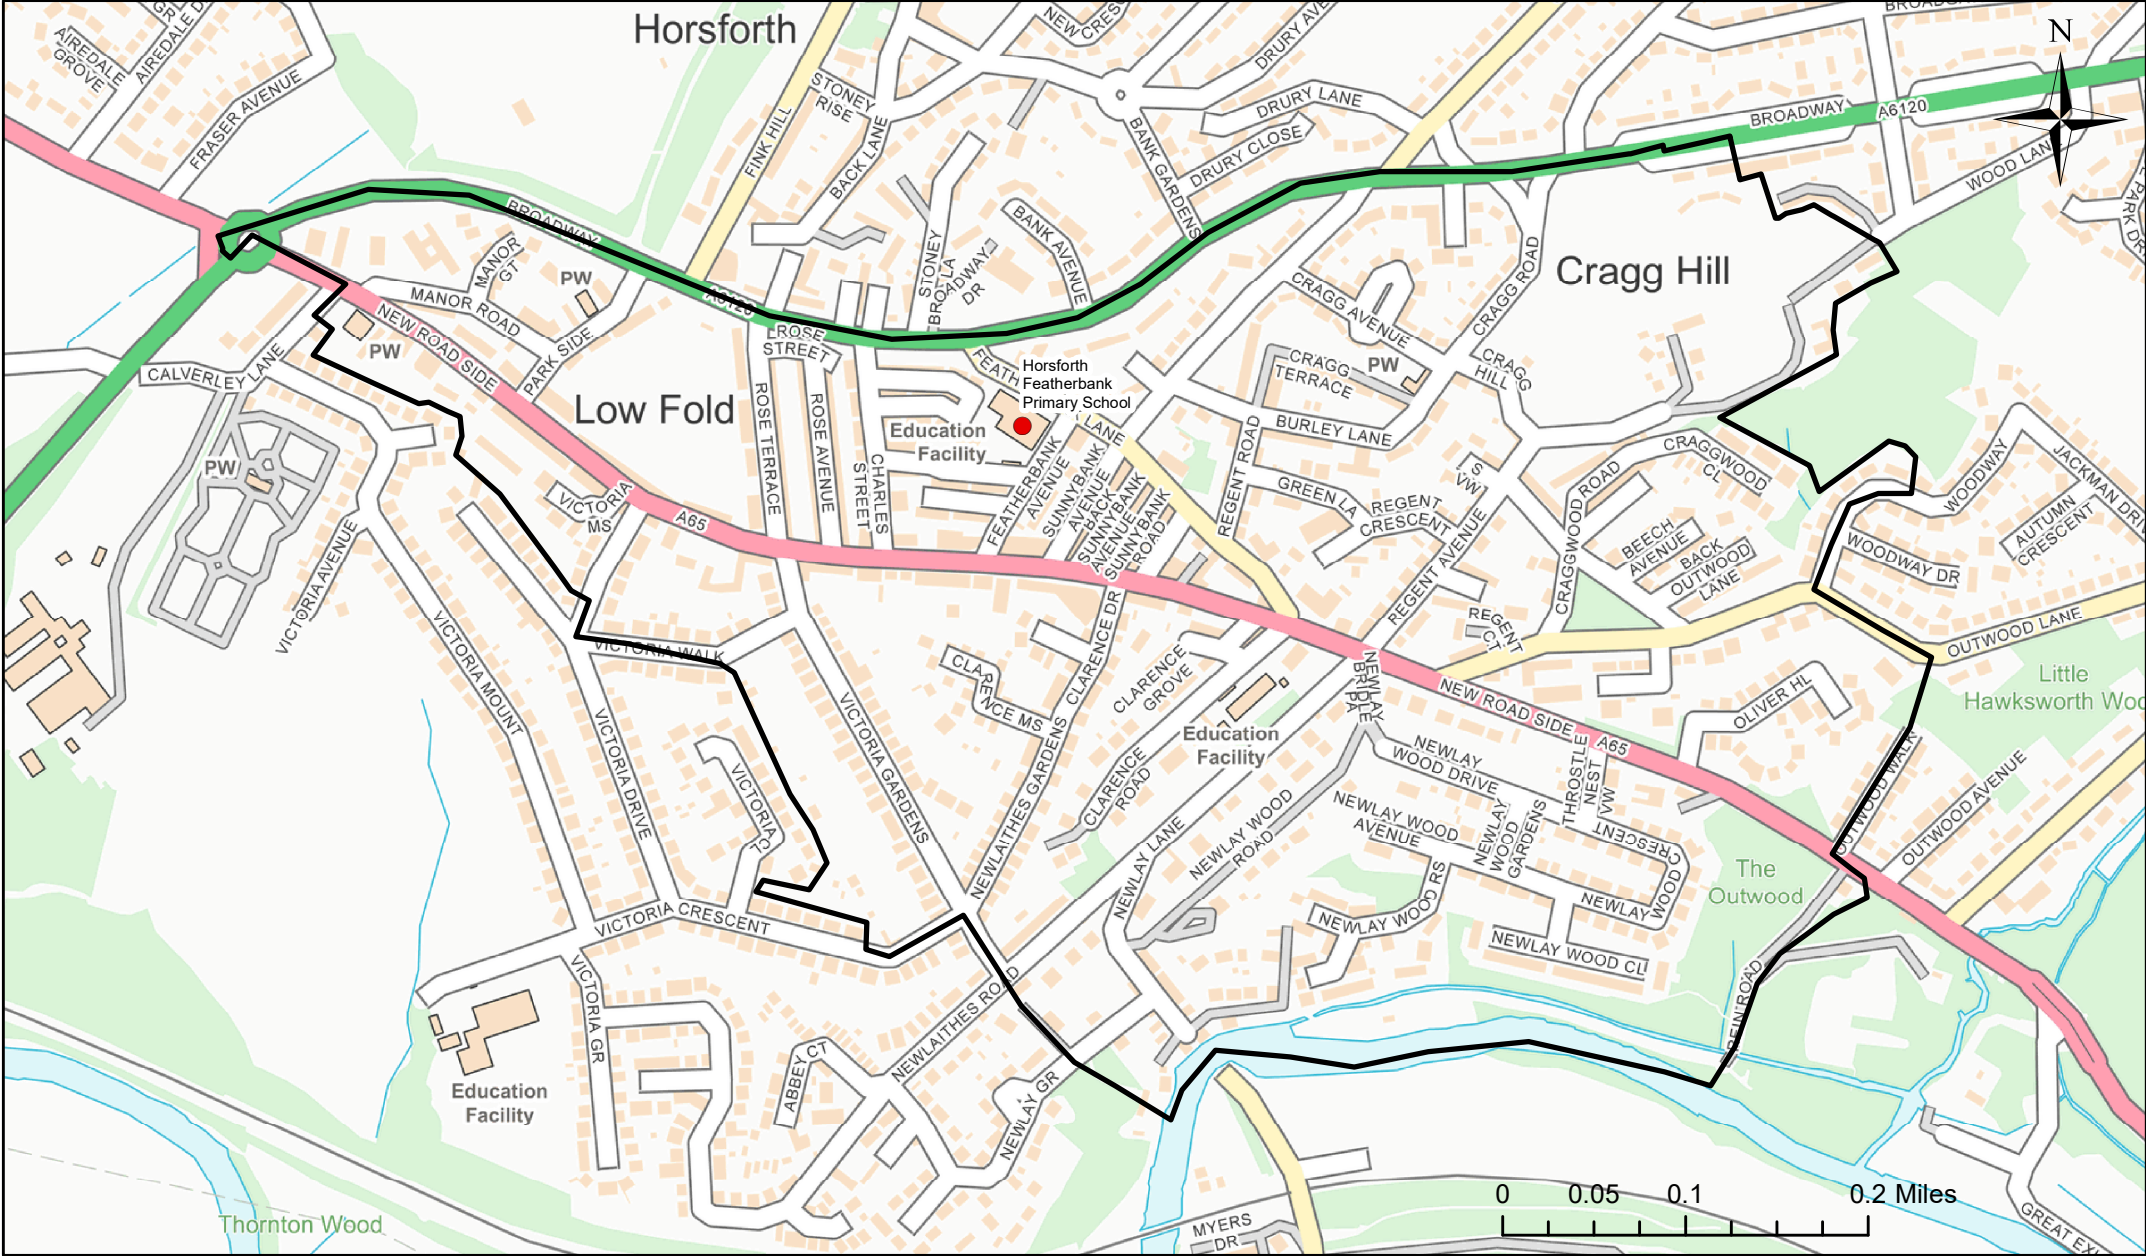

Horsforth Featherbank Primary School Catchment Area

© Crown Copyright. Leeds City Council - 100019567 (2022)
 This map produced by the Children's Performance Service, Children's Services, Leeds City Council.

Applicants living in the catchment priority area are not guaranteed a place, but their application would meet the catchment priority of the school's admission policy.
 You can look up your individual address at www.leeds.gov.uk/apply to check if it has any priority.

Legend

- School
- Catchment Area