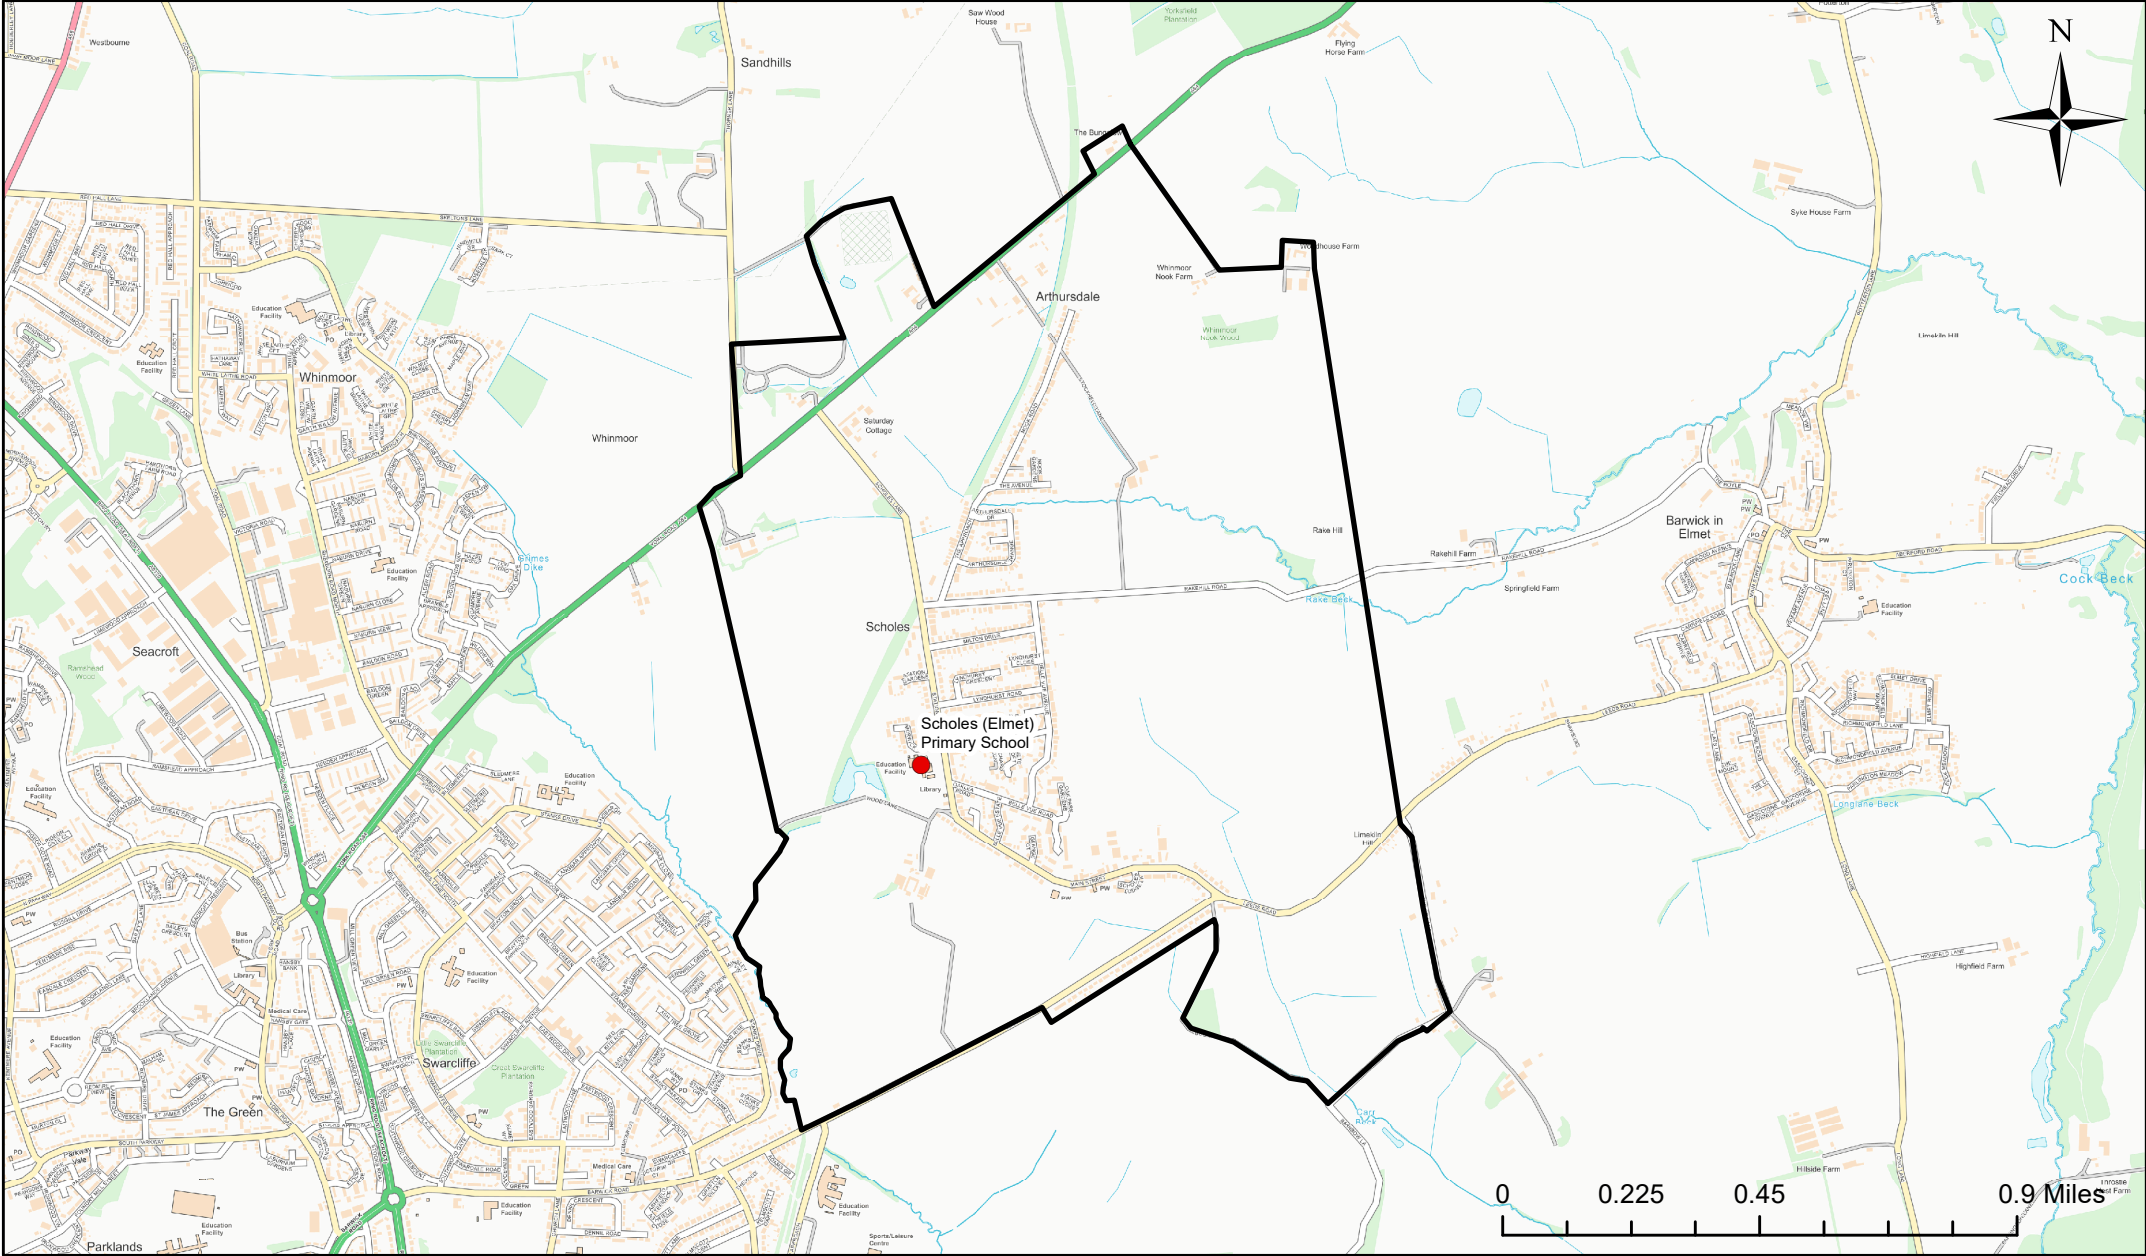

Scholes (Elmet) Primary School Catchment Area

© Crown Copyright. Leeds City Council - 100019567 (2022)
 This map produced by the Children's Performance Service, Children's Services, Leeds City Council.

Applicants living in the catchment priority area are not guaranteed a place, but their application would meet the catchment priority of the school's admission policy.
 You can look up your individual address at www.leeds.gov.uk/apply to check if it has any priority.

Legend

- School
- Catchment Area