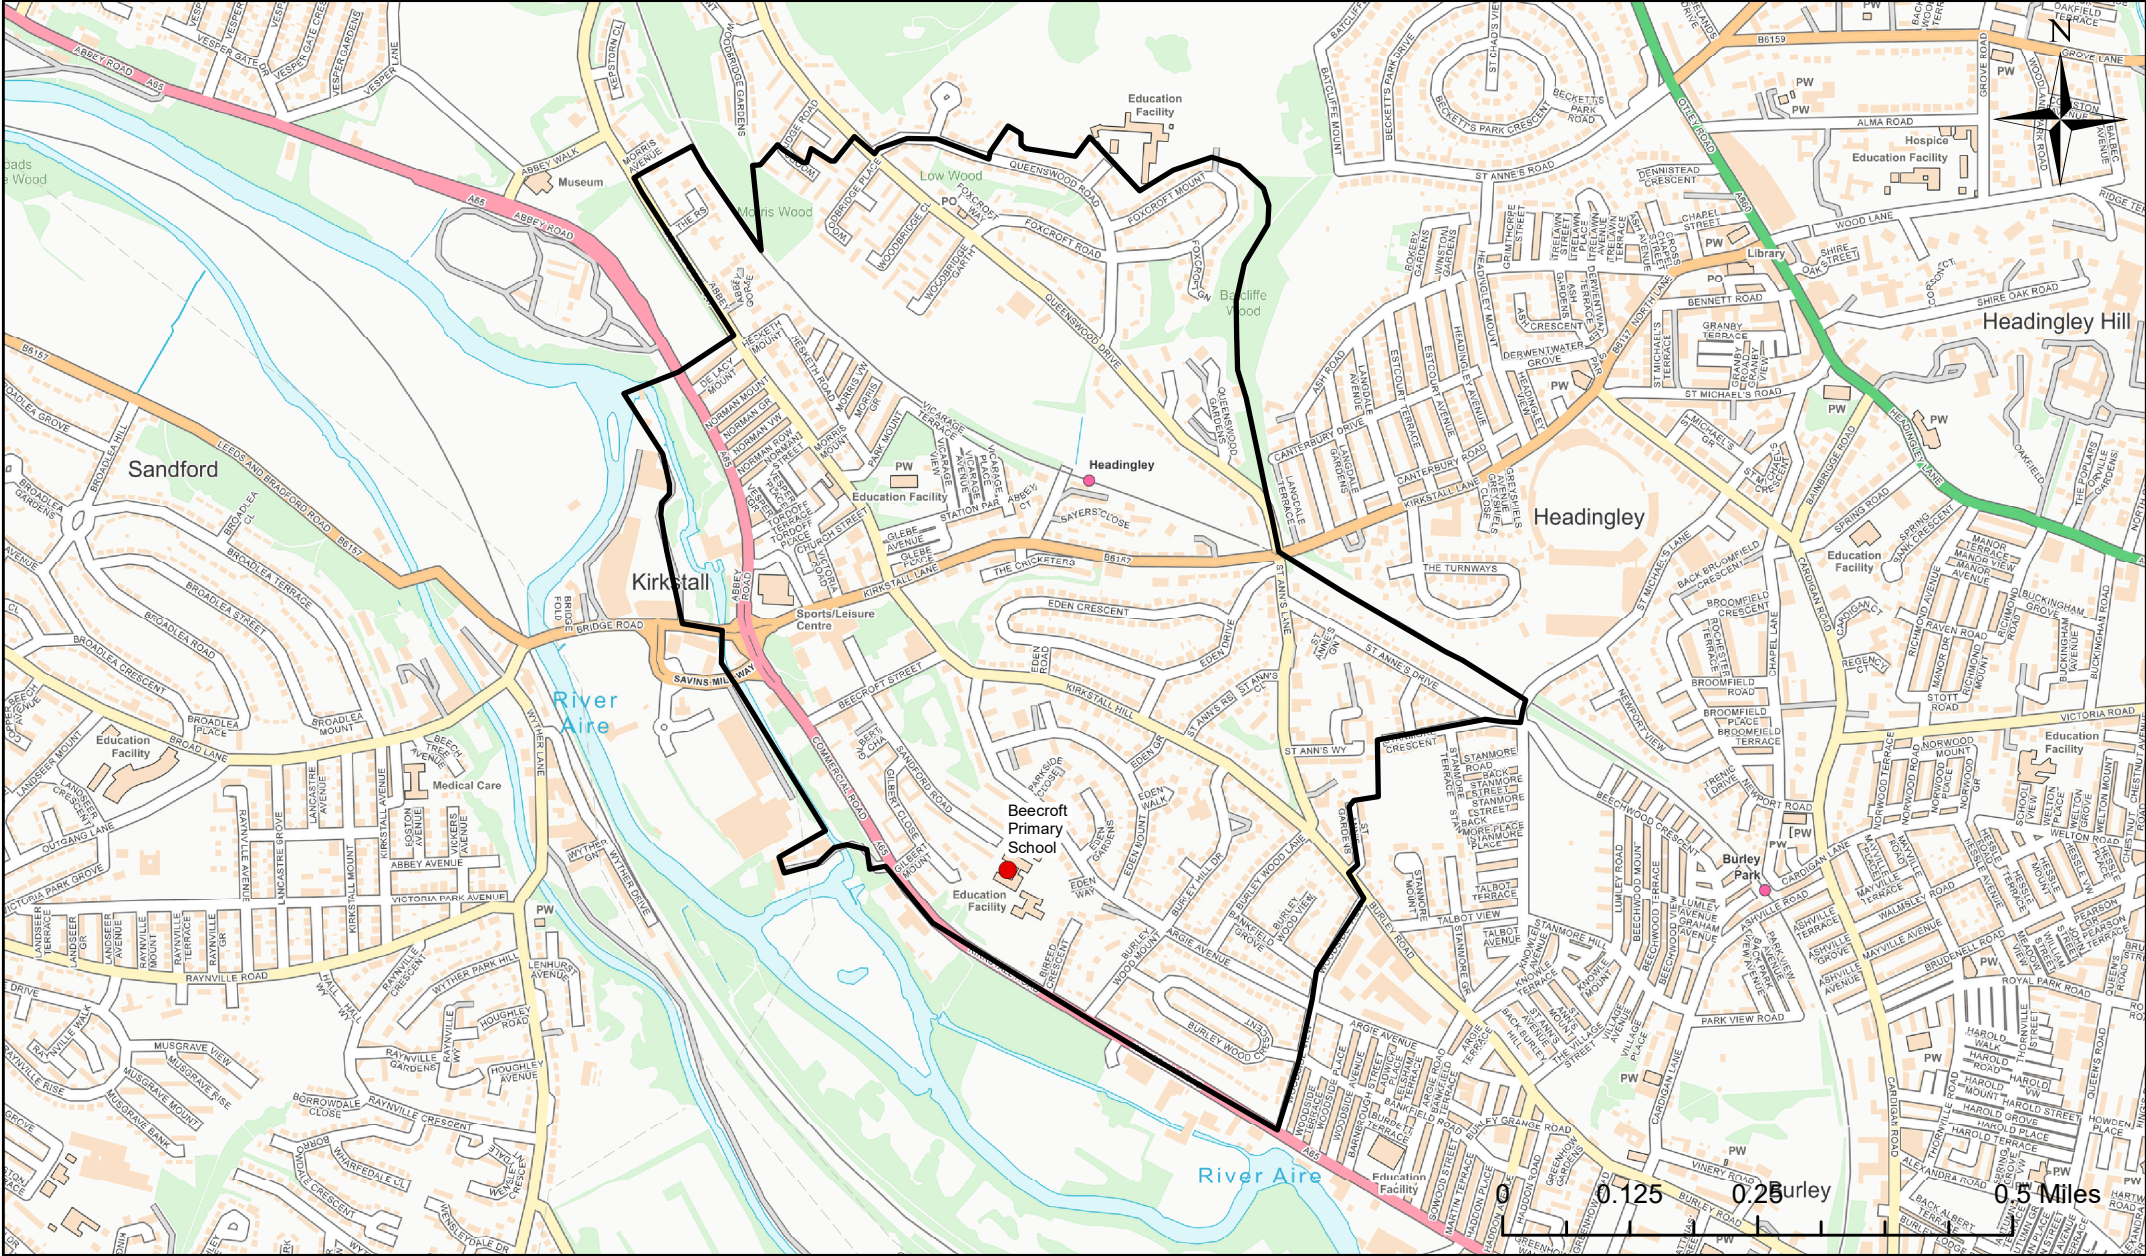

Beecroft Primary School Catchment Area

© Crown Copyright. Leeds City Council - 100019567 (2022)
 This map produced by the Children's Performance Service, Children's Services, Leeds City Council.

Applicants living in the catchment priority area are not guaranteed a place, but their application would meet the catchment priority of the school's admission policy.
 You can look up your individual address at www.leeds.gov.uk/apply to check if it has any priority.

Legend

- School
- Catchment Area